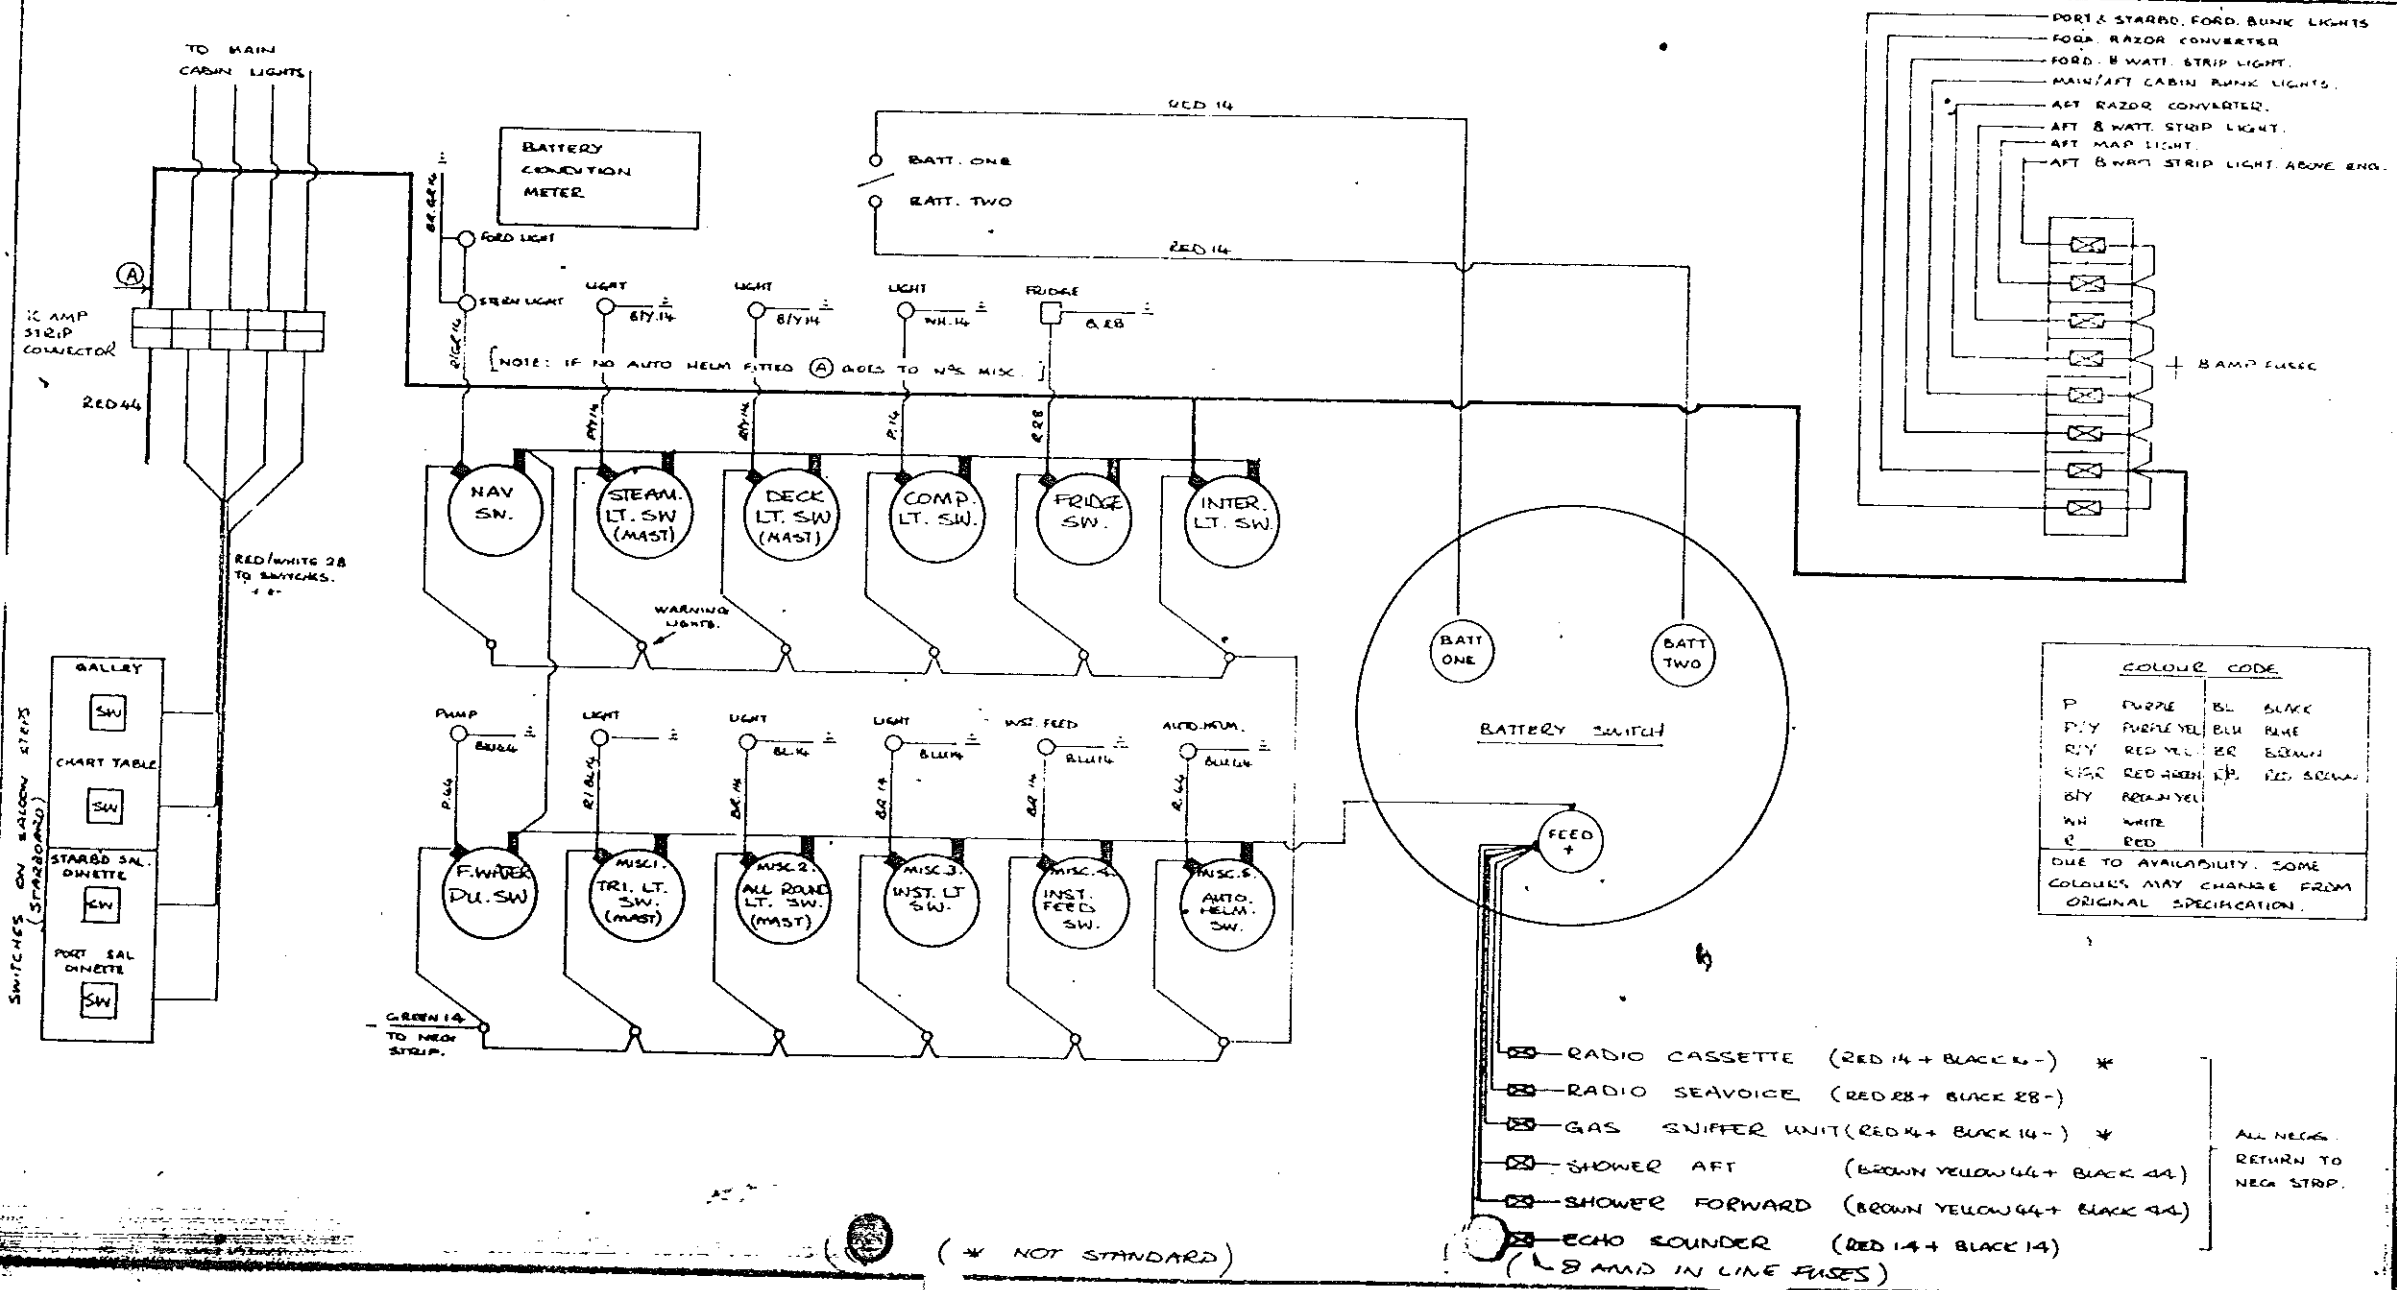

Title **MOODY 41 SWITCH PANEL & FUSES**

Material _____ Drawn by **BT** Date **24. 6. 82** Scale _____ Drwg. NO **M41.04R**

MARINE PROJECTS PLYMOUTH LTD.
Newport Street, Plymouth. Telephone 27771

COLOUR CODE			
P	PURPLE	BL	BLACK
P/Y	PURPLE YEL	BLU	BLUE
R/Y	RED YEL	BR	BROWN
R/G	RED GREEN	GP	RED BROWN
BY	BROWN YEL		
WH	WHITE		
G	RED		

DU TO AVAILABILITY, SOME COLOURS MAY CHANGE FROM ORIGINAL SPECIFICATION.

(* NOT STANDARD)

ALL NEG. RETURN TO NEG. STRIP.