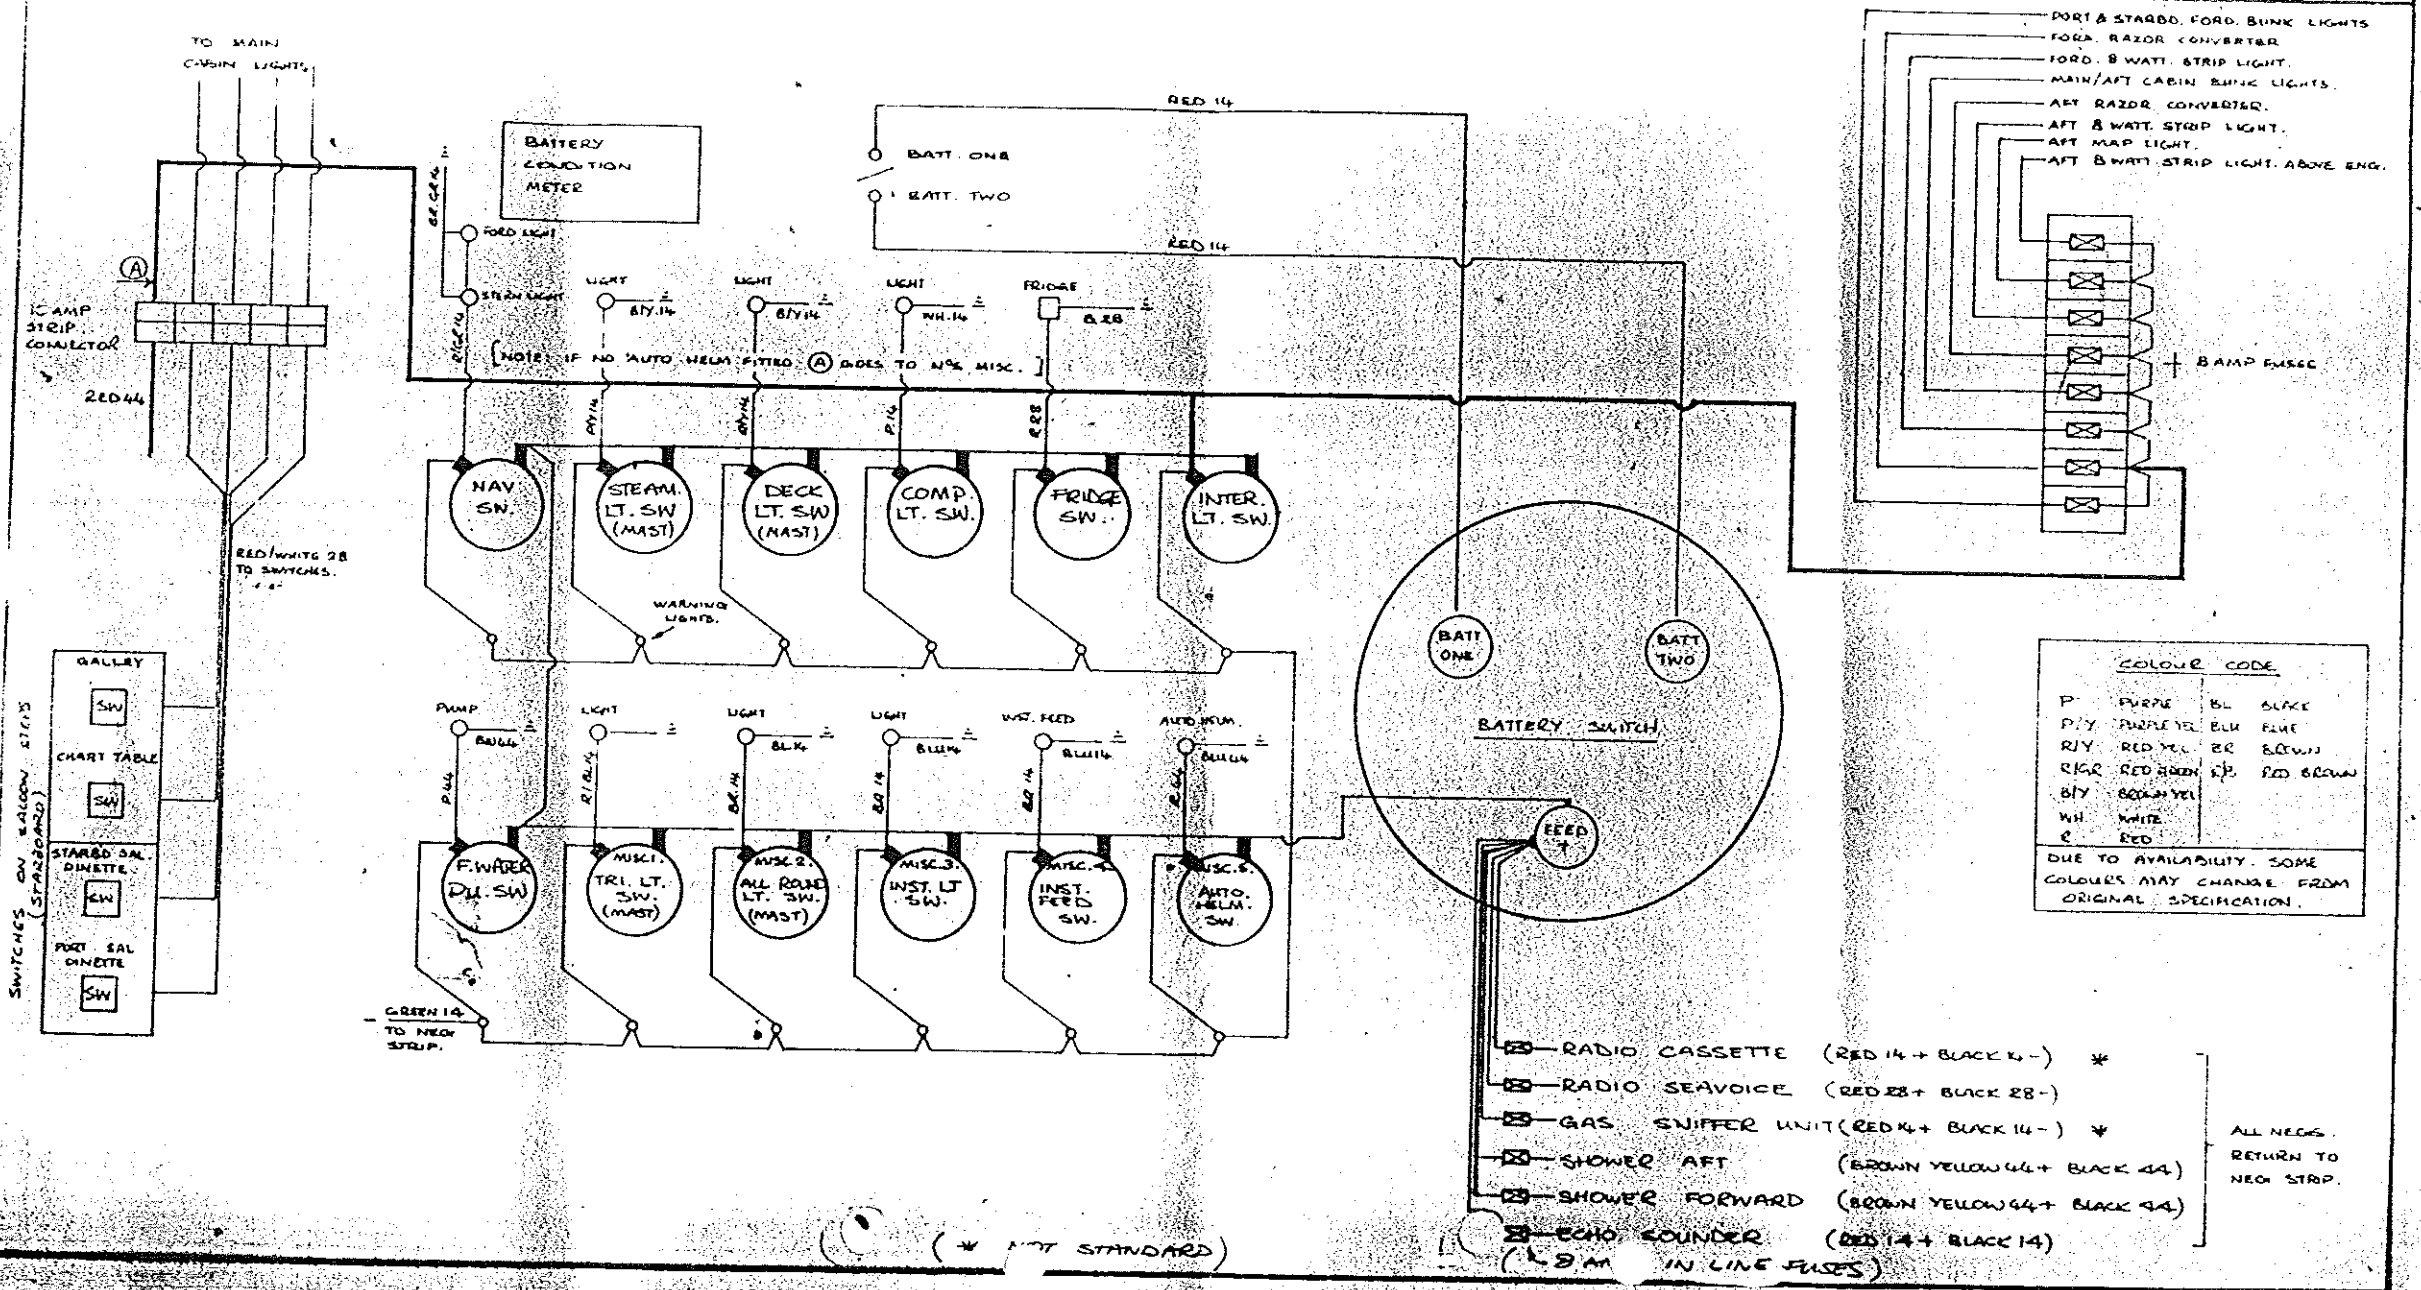

Title **MOODY 41 SWITCH PANEL & FUSES**
Material _____ Drawn by **FEF** Date **24. 6. 82** Scale _____ Drwg. NO **M41.042**

MARINE PROJECTS PLYMOUTH LTD.
Newport Street, Plymouth. Telephone 27771

COLOUR CODE

P	PURPLE	BL	BLACK
P/Y	PURPLE YEL	BLK	BLUE
R/Y	RED YEL	BR	BROWN
R/B	RED BROWN	RB	RED BROWN
W	WHITE		
R	RED		

DUE TO AVAILABILITY, SOME COLOURS MAY CHANGE FROM ORIGINAL SPECIFICATION.

- ☒ RADIO CASSETTE (RED 14 + BLACK 14) *
- ☒ RADIO SEAVOICE (RED 28 + BLACK 28)
- ☒ GAS SNIFFER UNIT (RED 14 + BLACK 14) *
- ☒ SHOWER AFT (BROWN YELLOW 44 + BLACK 44)
- ☒ SHOWER FORWARD (BROWN YELLOW 44 + BLACK 44)
- ☒ ECHO SOUNDER (RED 14 + BLACK 14)
  (2.5 AM IN LINE FUSES)

ALL NEEDS RETURN TO NEG STRIP.

(* NOT STANDARD)