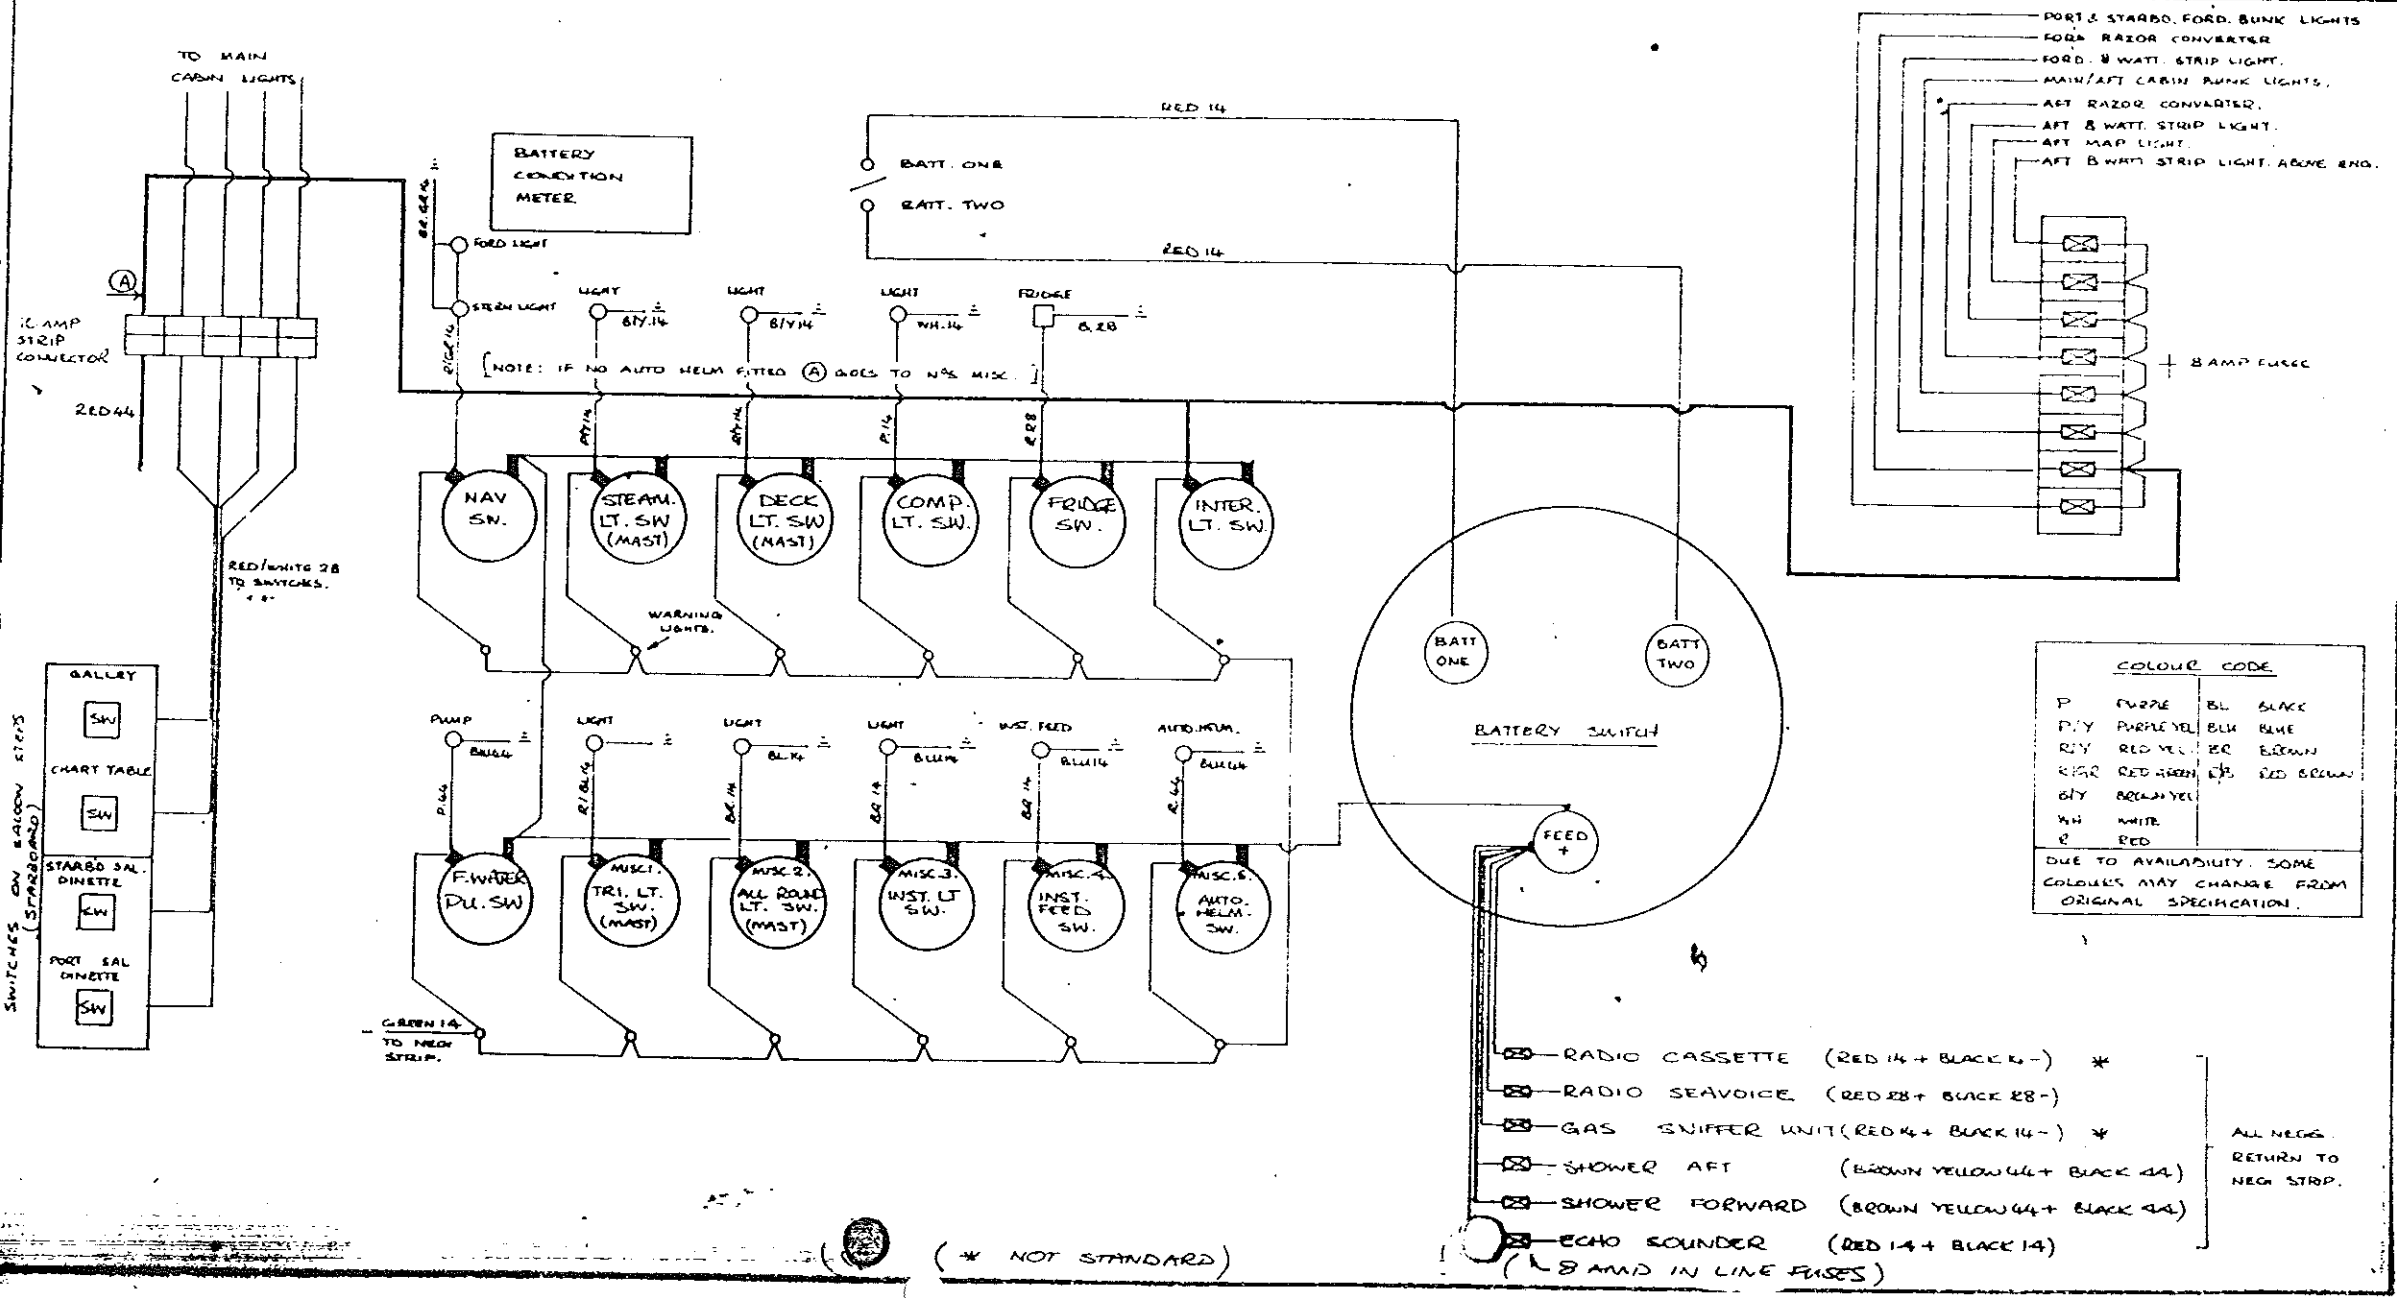

Title **MOODY 41 SWITCH PANEL & FUSES**
Material _____ Drawn by **BT** Date **24. 6. 82** Scale _____ Drwg. NO **M41.042**

MARINE PROJECTS PLYMOUTH LTD.
Newport Street, Plymouth. Telephone 27771

COLOUR CODE

P	PURPLE	BL	BLACK
P/Y	PURPLE YEL	BLK	BLUE
R/Y	RED YEL	BR	BROWN
R/GR	RED GREEN	BS	RED BROWN
GY	GREEN YEL		
WH	WHITE		
R	RED		

DU TO AVAILABILITY. SOME COLOURS MAY CHANGE FROM ORIGINAL SPECIFICATION.

1. ☒ RADIO CASSETTE (RED 14 + BLACK 14 -) *
   - ☒ RADIO SEAVOICE (RED 28 + BLACK 28 -)
   - ☒ GAS SNIFFER UNIT (RED 4 + BLACK 14 -) *
   - ☒ SHOWER AFT (BROWN YELLOW 44 + BLACK 44)
   - ☒ SHOWER FORWARD (BROWN YELLOW 44 + BLACK 44)
   - ☒ ECHO SOUNDER (RED 14 + BLACK 14)
2. (* NOT STANDARD)
   (8 AMP IN LINE FUSES)

ALL NEG. RETURN TO NEG. STRIP.