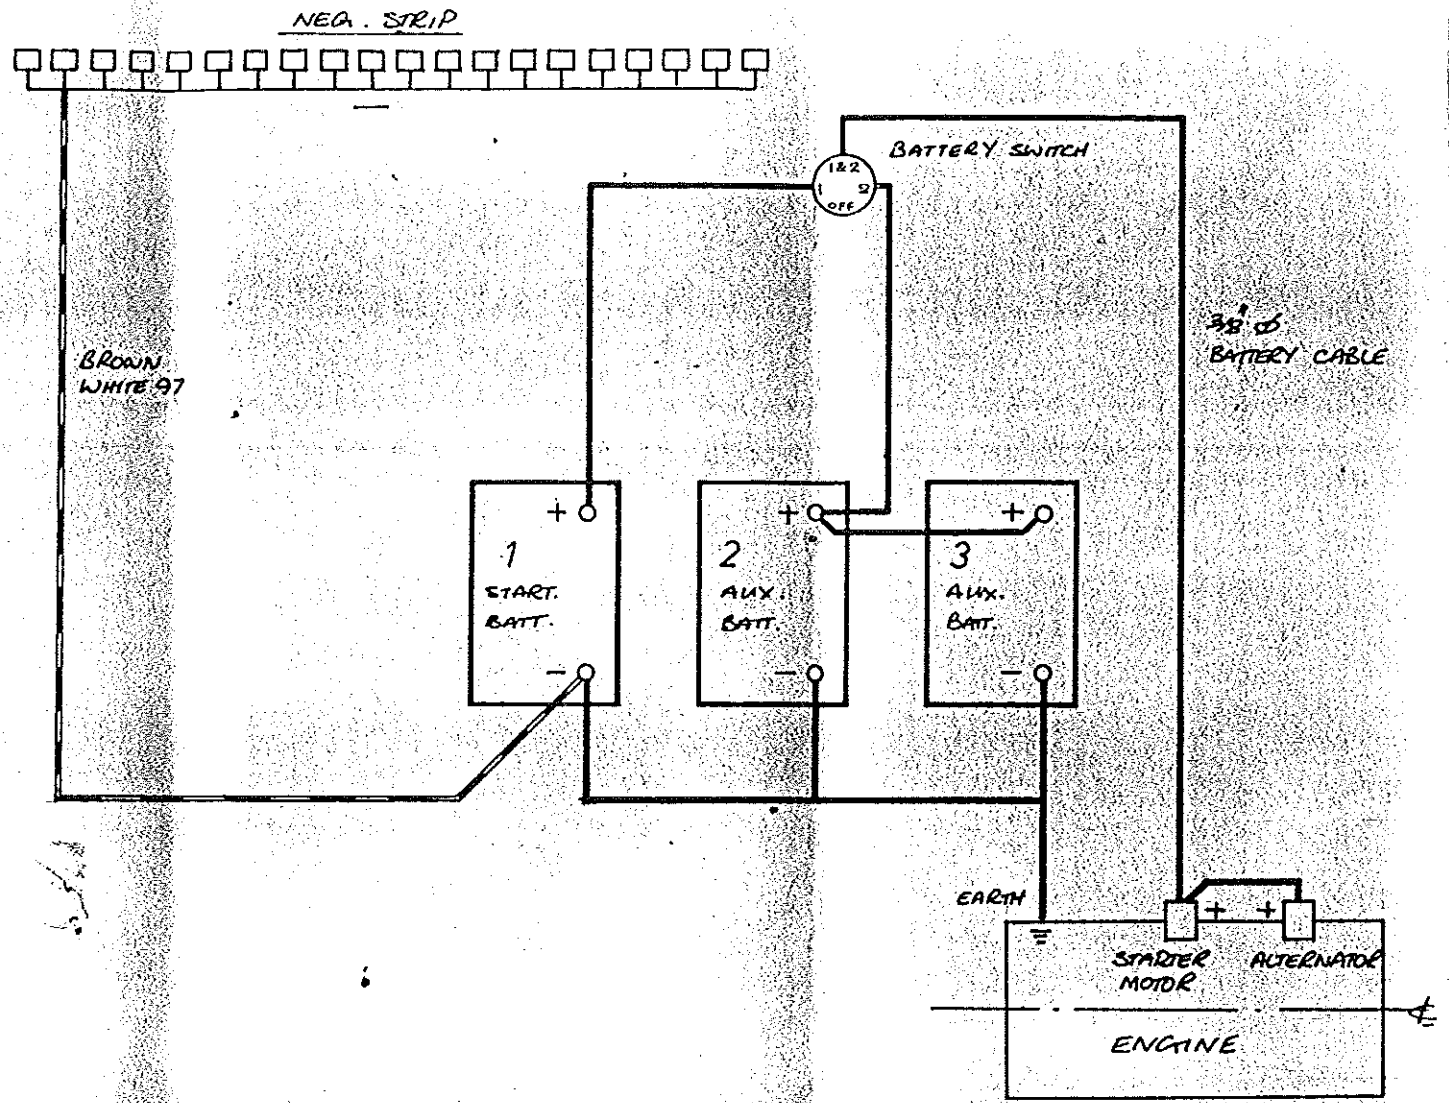

Title MOODY 41 / STARTING / BATTERY CIRCUIT

Material — Drawn by ~~ET~~ Date 24.6.88 Scale — Drwg. NO M41.041

MARINE PROJECTS PLYMOUTH LTD.
Newport Street, Plymouth. Telephone 27771