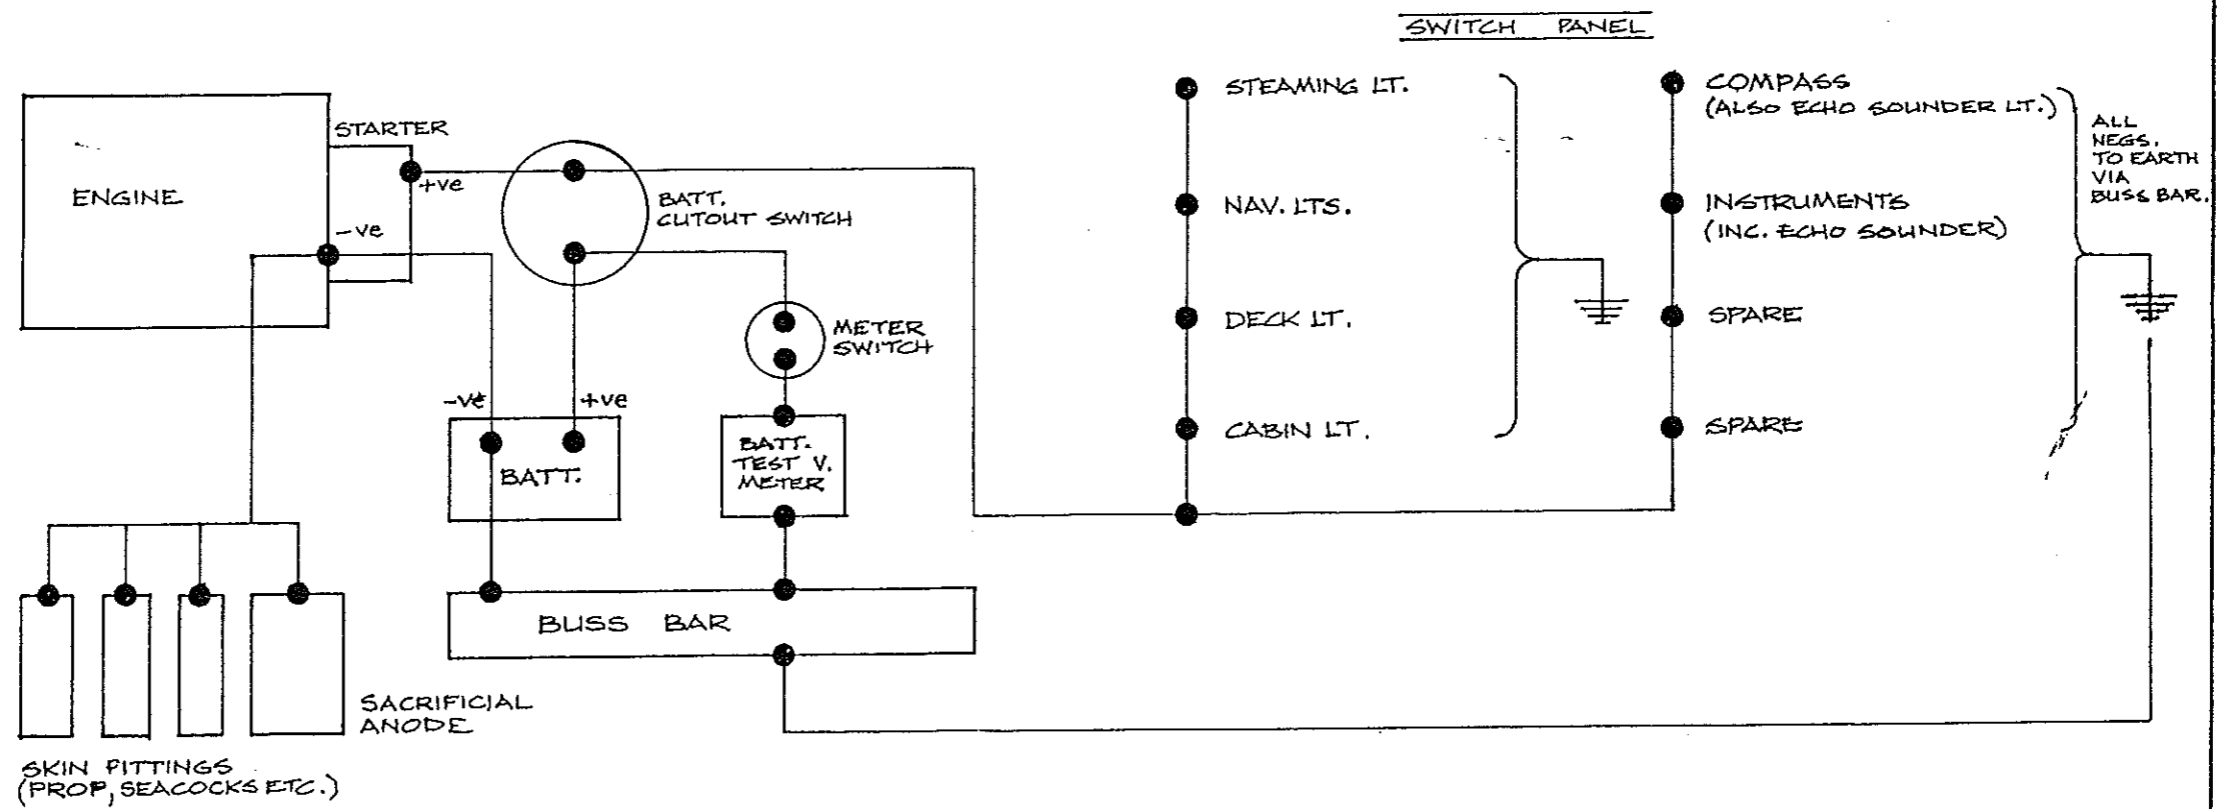

Title M 28 ELECTRICAL INSTALLATION (STANDARD, SINGLE BATTERY.)

MARINE PROJECTS PLYMOUTH LTD.  
Newport Street, Plymouth. Telephone 27771

Material / Drawn by JWDW Date 20-6-86 Scale / Drwg.No M-28 015

Always work to figured dimensions in preference to scaled dimensions. Refer significant discrepancies to chargehand before putting work in hand.

**UNCONTROLLED**

ISSUED BY  
MARINE PROJECTS  
DRAWING OFFICE  
0 MAR 1995