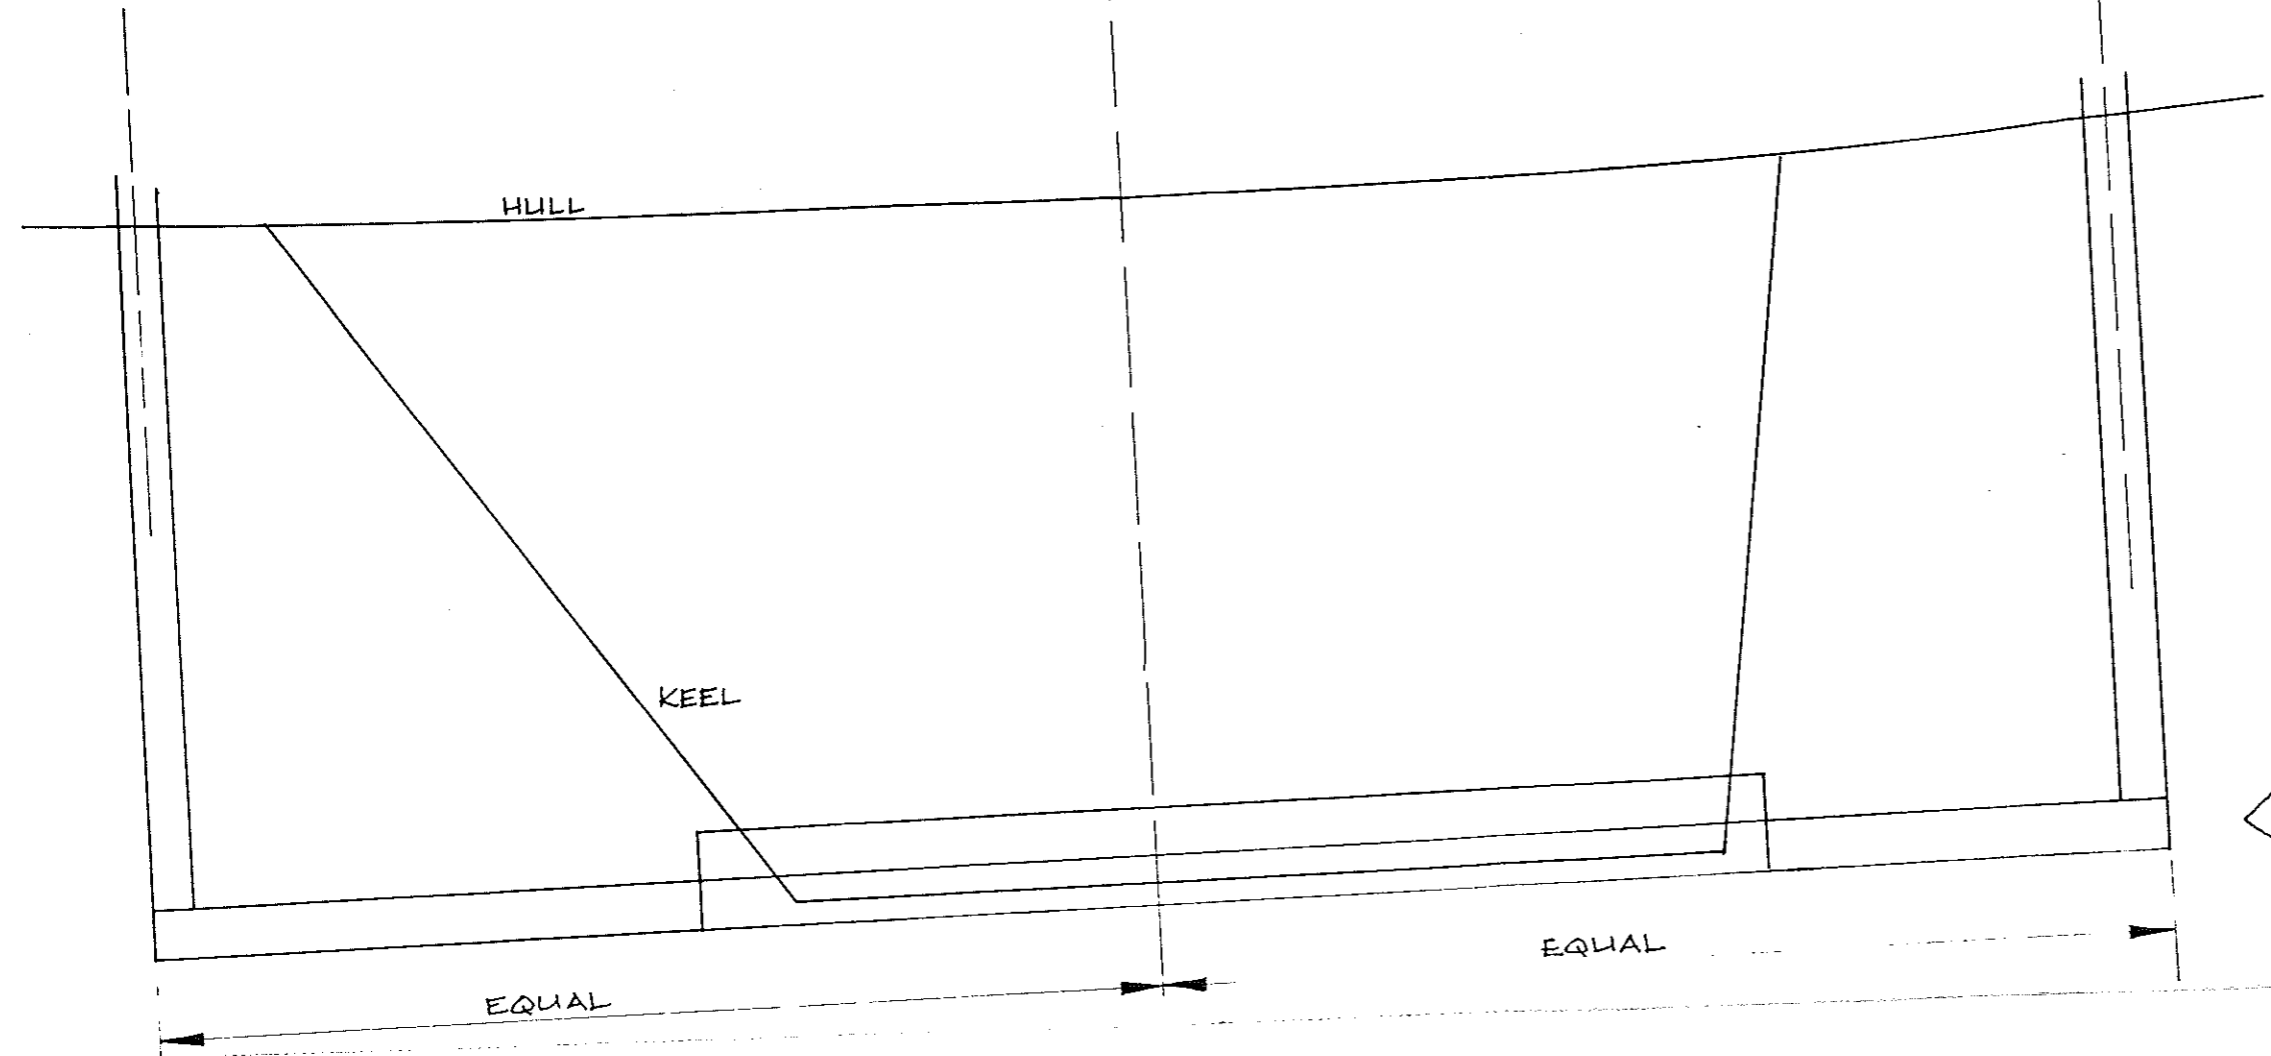

PORT VIEW

STATION 3

STATION 5

STATION 7

HULL

KEEL

EQUAL

EQUAL

← SIDE VIEW SHOWING POSITIONING OF BOAT ON CRADLE

PLAN VIEW

ISSUED BY

HULL SUPPORTS :-
 WOODEN BLOCK
 15" X 4" X 4" TO BE
 SHAPED & FITTED
 ON SITE & ADEQUATELY
 COVERED TO PROTECT HULL.

BOW VIEW