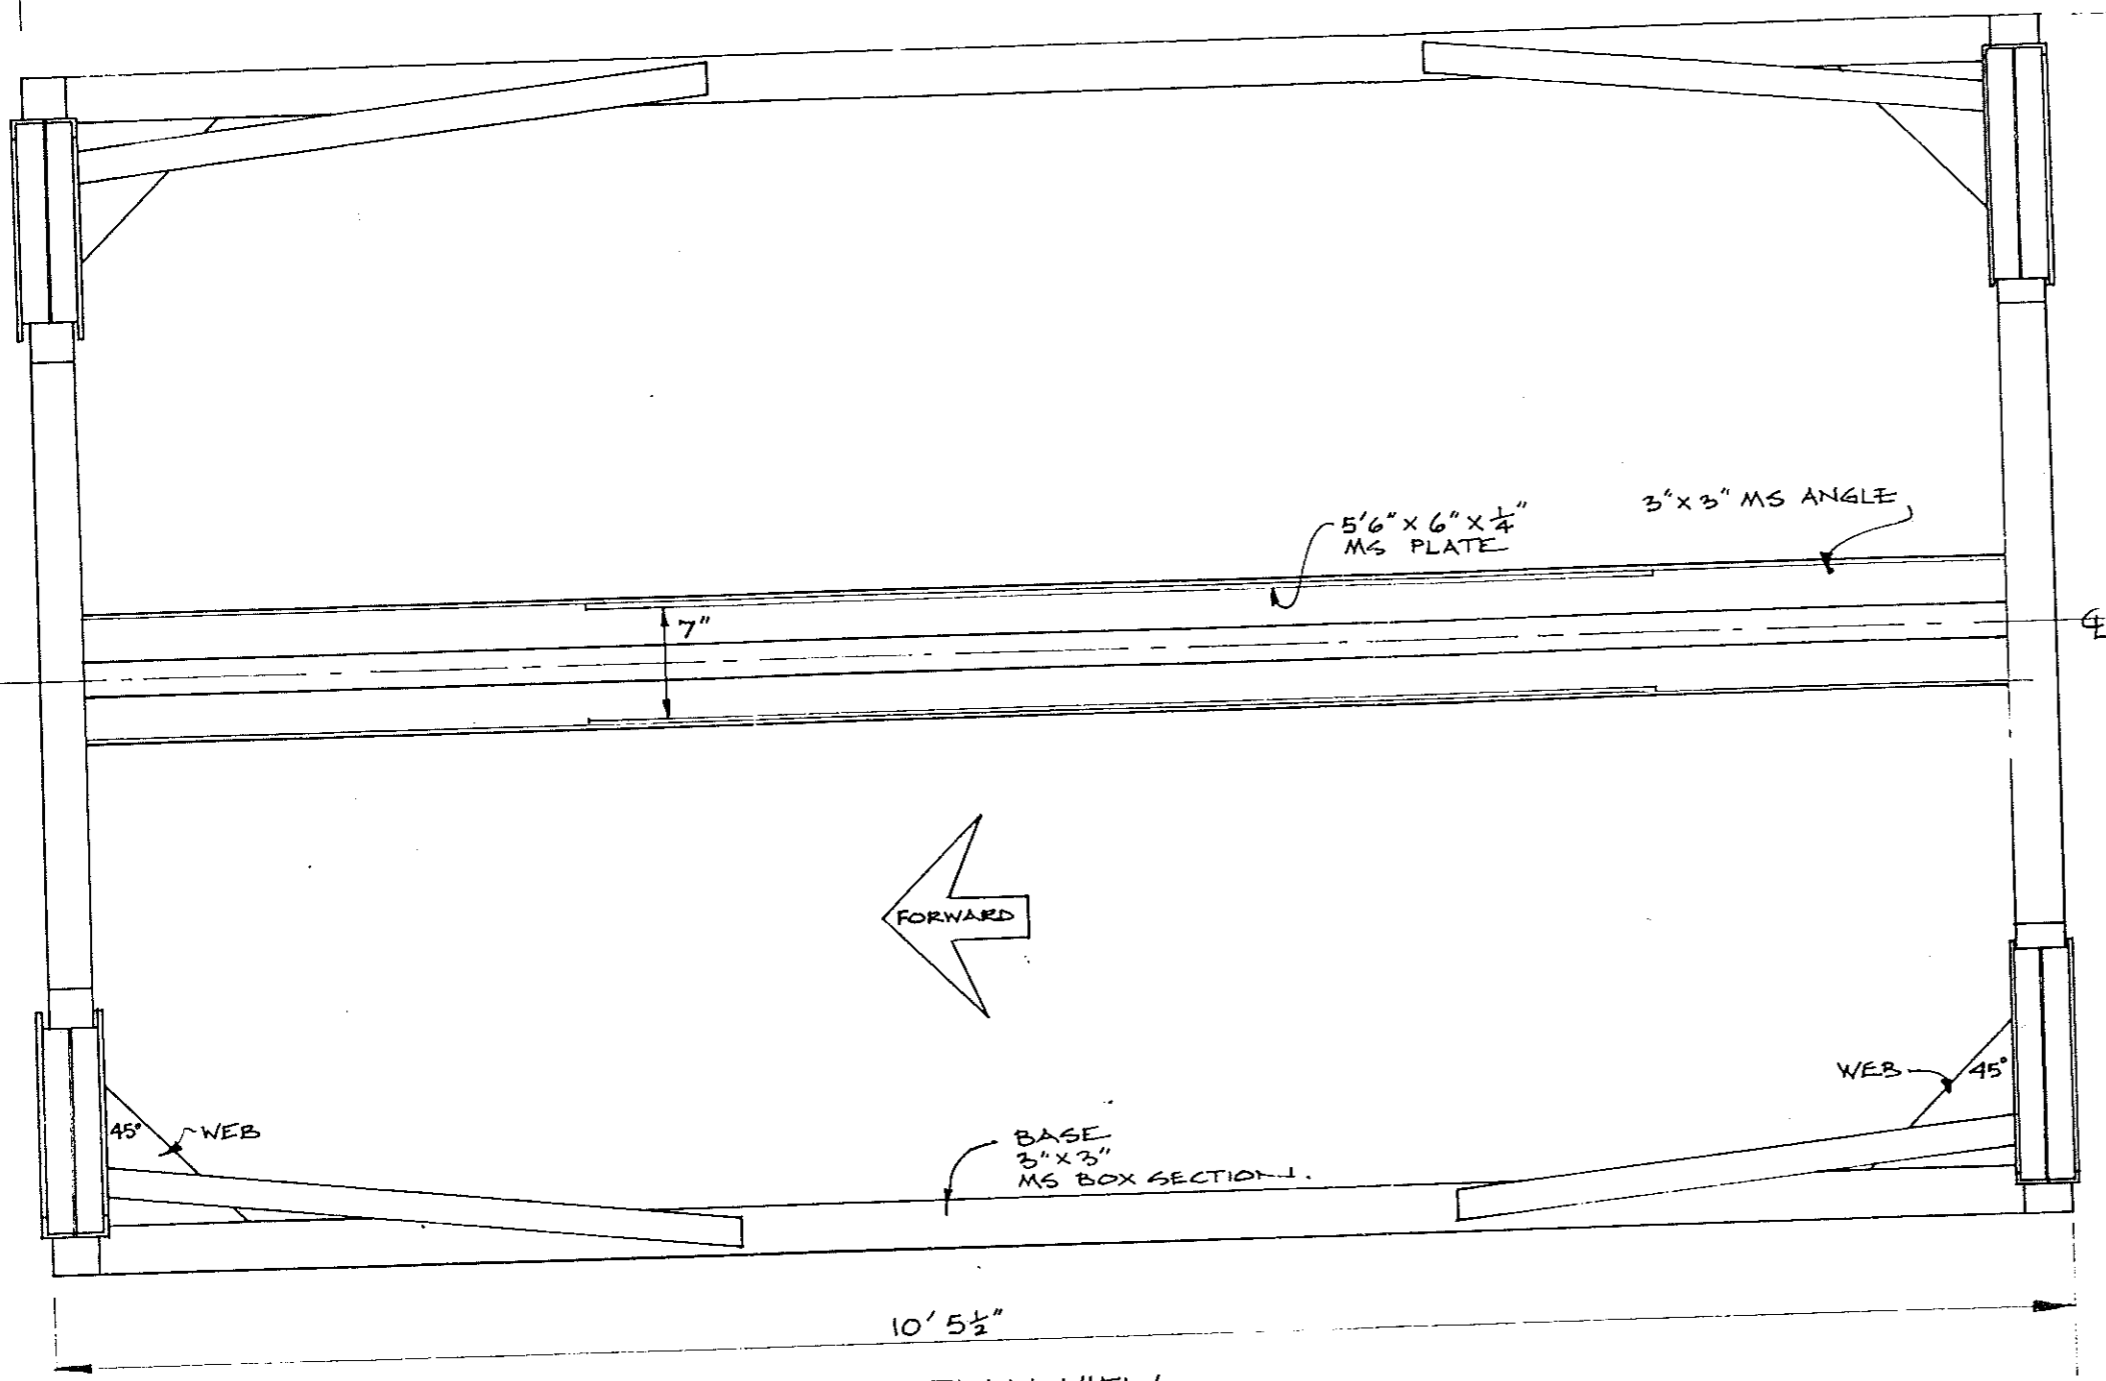

PORT VIEW

STATION 3

STATION 5

STATION 7

HULL

KEEL

EQUAL

EQUAL

← SIDE VIEW SHOWING POSITIONING OF BOAT ON CRADLE

PLAN VIEW

ISSUED BY

HULL SUPPORTS :-
 WOODEN BLOCK
 15" X 4" X 4" TO BE
 SHAPED & FITTED
 ON SITE & ADEQUATELY
 COVERED TO PROTECT HULL.

BOW VIEW