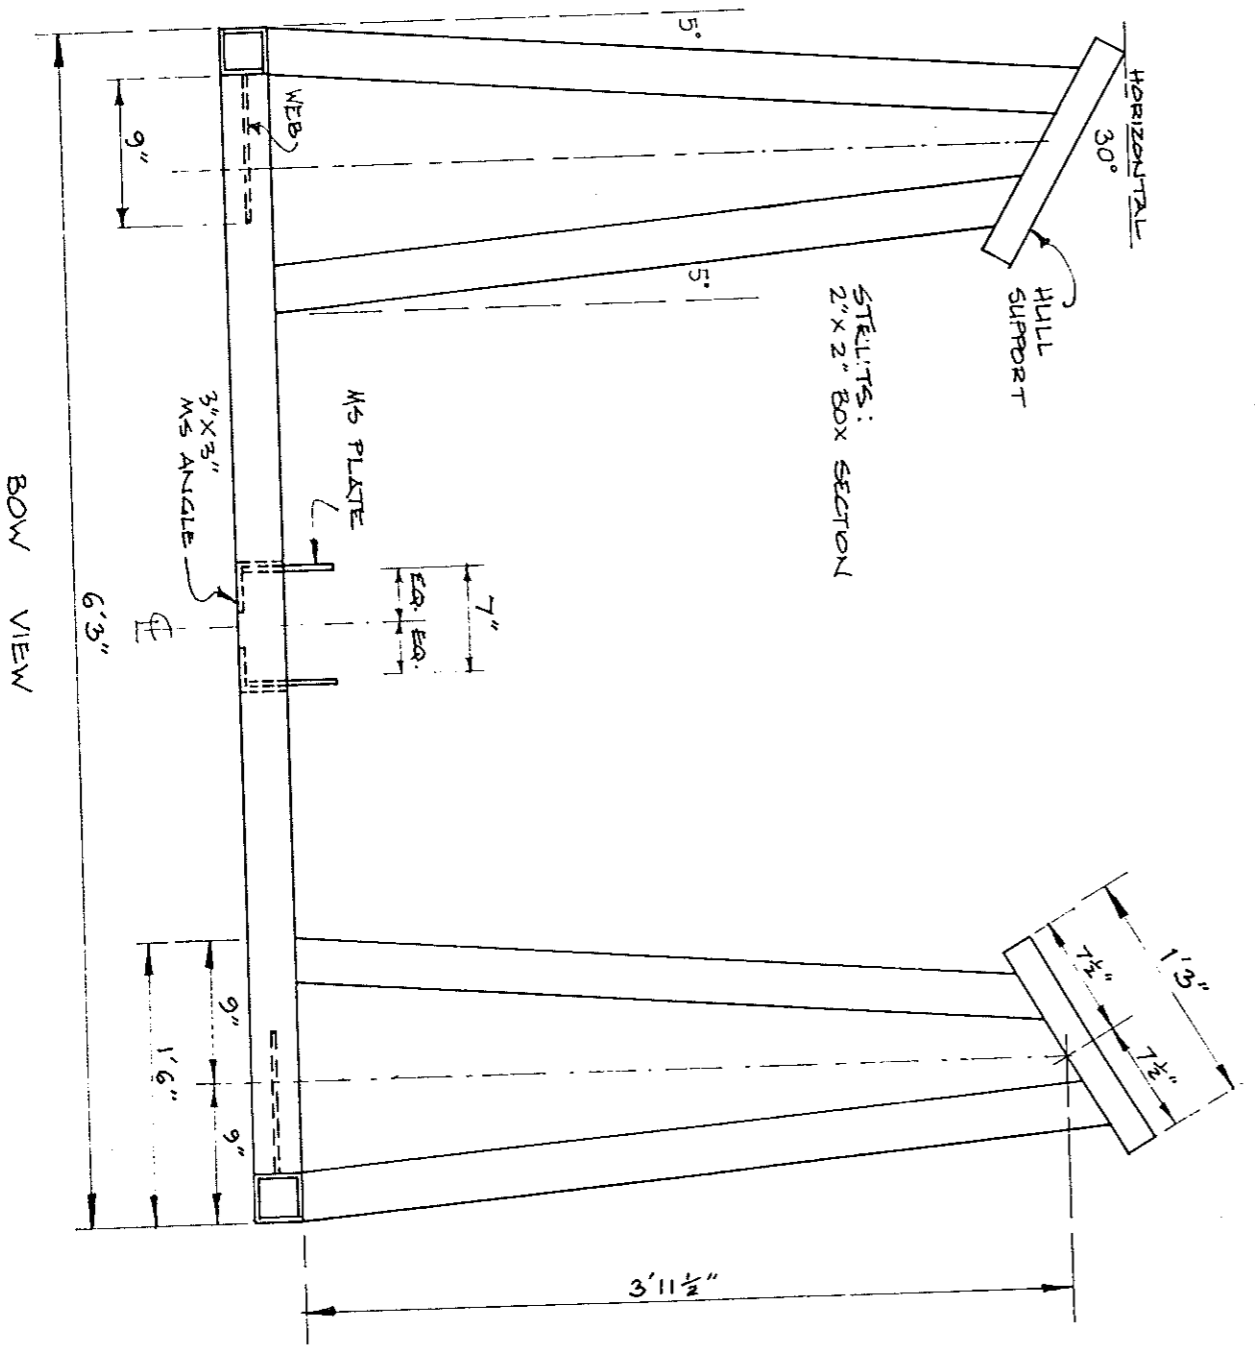

← SIDE VIEW SHOWING POSITIONING OF BOAT ON CRADLE

PLAN VIEW

ISSUED BY

HULL SUPPORTS :-
 WOODEN BLOCK
 15" X 4" X 4" TO BE
 SHAPED & FITTED
 ON SITE & ADEQUATELY
 COVERED TO PROTECT HULL.

BOW VIEW