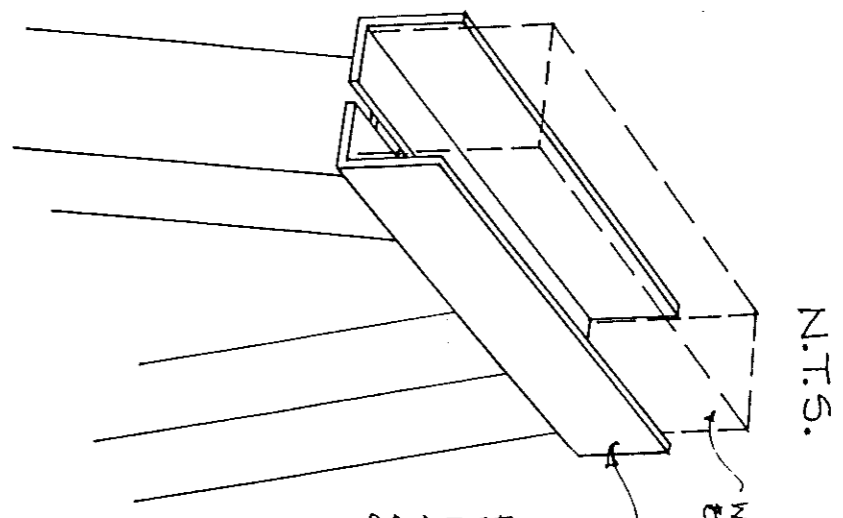

PORT VIEW

STATION 3

STATION 5

STATION 7

HULL

KEEL

EQUAL

EQUAL

← SIDE VIEW SHOWING POSITIONING OF BOAT ON CRADLE

PLAN VIEW

ISSUED BY

HULL SUPPORTS :-
 WOODEN BLOCK
 15" X 4" X 4" TO BE
 SHAPED & FITTED
 ON SITE & ADEQUATELY
 COVERED TO PROTECT HULL.

BOW VIEW