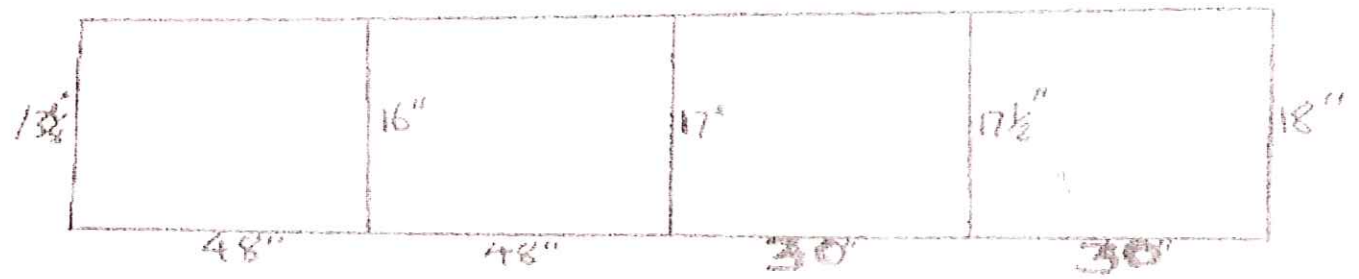

Moony 31

All curtains finished sizes [Including Gathering]

Tape on Very Top

Port Toilet

Port Saloon

Starboard Saloon

Starboard Side AFT of Saloon

RECEIVED FROM 0752 248751