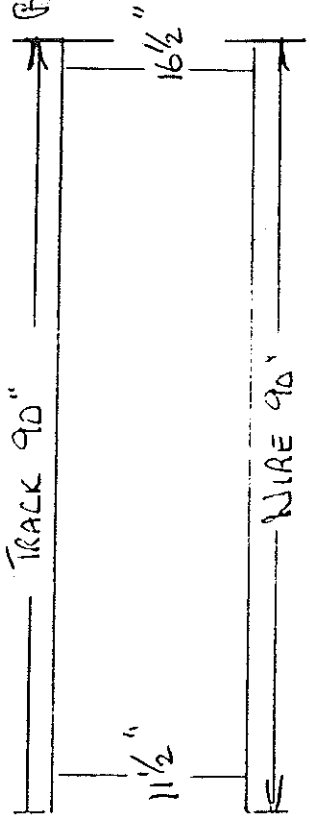

MOODY 3.

5-2-86

TRACKS & WIRES

STBD SIDE SALOON

PORT SIDE SALOON

AFT OF SALOON STBD SIDE

TOILET PORTSIDE

BLK HD.

BLK HD.

S-2-86.

MOODY 31. ALL CURTAINS FINISHED SIZES [INCLUDING GATHERING]

TAPE ON VERY TOP. WIRE BOTTOM

PORT TOILET.

PORT SALOON.

STARBOARD SALOON

STARBOARD SIDE AFT OF SALOON