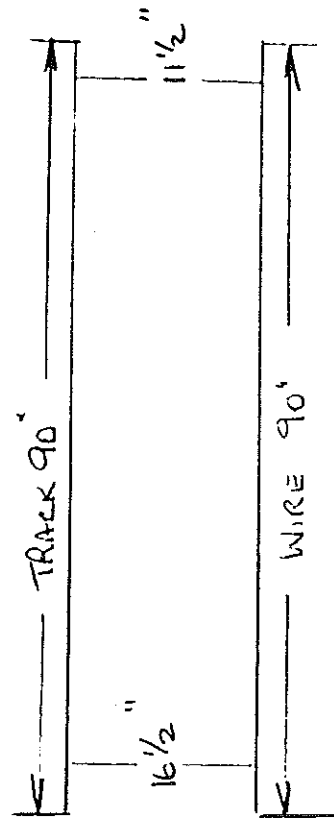

MOODY 3.

5-2-86

TRACKS & WIRES

STBD SIDE SALOON

PORT SIDE SALOON

AFT OF SALOON STBD SIDE

TOILET PORTSIDE

BLK HD.

BLK HD.

S-2-86.

MOODY 31. ALL CURTAINS FINISHED SIZES [INCLUDING GATHERING]

TAPE ON VERY TOP. WIRE BOTTOM

PORT TOILET.

PORT SALOON.

STARBOARD SALOON

STARBOARD SIDE AFT OF SALOON