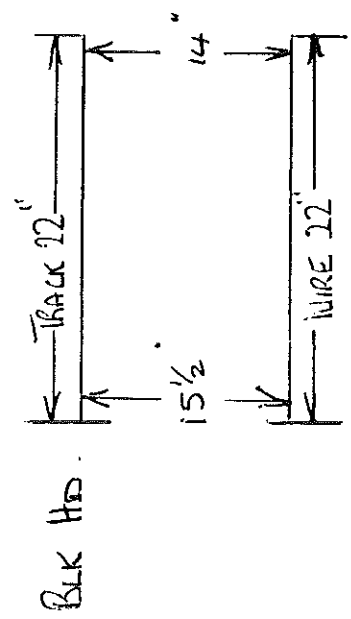

MOODY 3.

5-2-86

TRACKS & WIRES

STBD SIDE SALOON

PORT SIDE SALOON

AFT OF SALOON STBD SIDE

TOILET PORTSIDE

BLK HD.

BLK HD.

S-2-86.

MOODY 31. ALL CURTAINS FINISHED SIZES [INCLUDING GATHERING]

TAPE ON VERY TOP. WIRE BOTTOM

PORT TOILET.

PORT SALOON.

STARBOARD SALOON

STARBOARD SIDE AFT OF SALOON