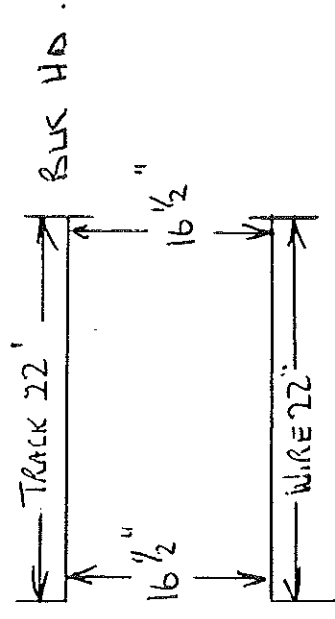

MOODY 3.

5-2-86

TRACKS & WIRES

STBD SIDE SALOON

PORT SIDE SALOON

AFT OF SALOON STBD SIDE

TOILET PORTSIDE

BLK HD.

BLK HD.

S-2-86.

MOODY 31. ALL CURTAINS FINISHED SIZES [INCLUDING GATHERING]

TAPE ON VERY TOP. WIRE BOTTOM

PORT TOILET.

PORT SALOON.

STARBOARD SALOON

STARBOARD SIDE AFT OF SALOON