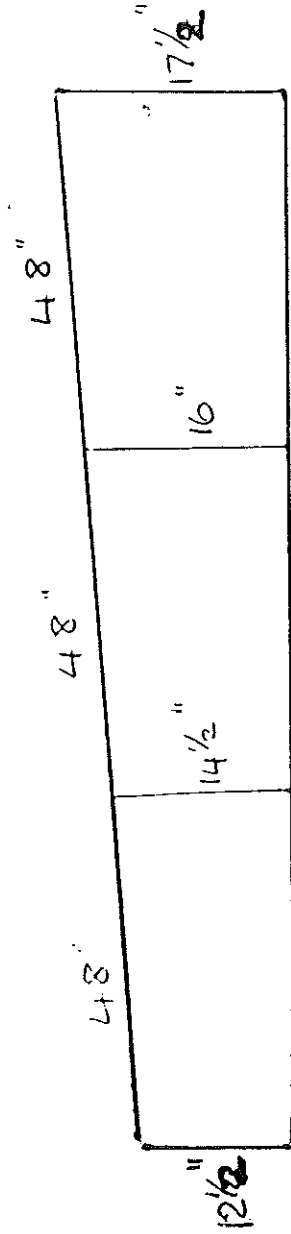

MOODY 3.

5-2-86

TRACKS & WIRES

STBD SIDE SALOON

PORT SIDE SALOON

AFT OF SALOON STBD SIDE

TOILET PORTSIDE

BLK HD.

BLK HD.

S-2-86.

MOODY 31. ALL CURTAINS FINISHED SIZES [INCLUDING GATHERING]

TAPE ON VERY TOP. WIRE BOTTOM

PORT TOILET.

PORT SALOON.

STARBOARD SALOON

STARBOARD SIDE AFT OF SALOON