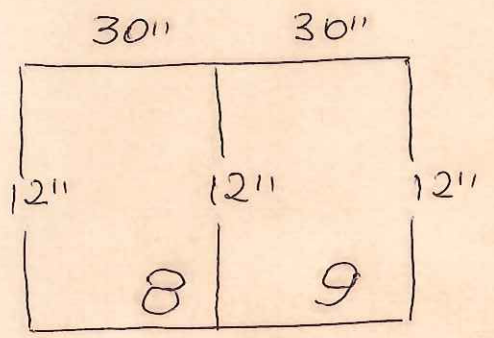

MOODY 336  
STARBOARD

SALOON PORT

AFT

TOILET (NYLON)

Curtains no. 1-9 with 5" HEMS & ribbons at 5" centre

SHOWER (NYLON)