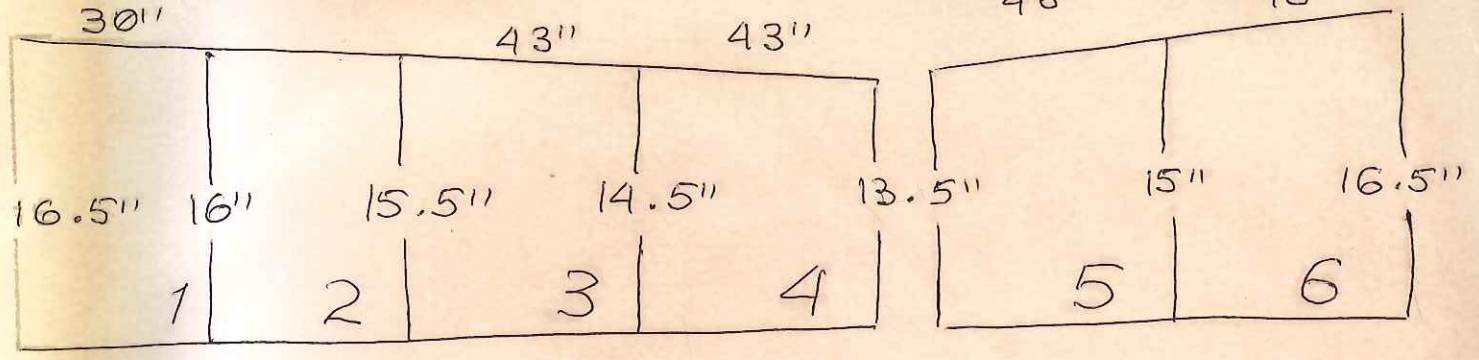

MOODY 336  
STARBOARD

SALOON PORT

AFT

TOILET (NYLON)

Curtains no. 1-9 with 5" HEMS & ribbons at 5" centre

SHOWER (NYLON)