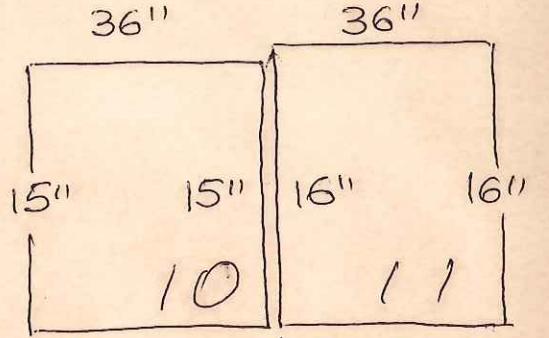

MOODY 336  
STARBOARD

SALOON PORT

AFT

TOILET (NYLON)

Curtains no. 1-9 with 5" HEMS & ribbons at 5" centre

SHOWER (NYLON)