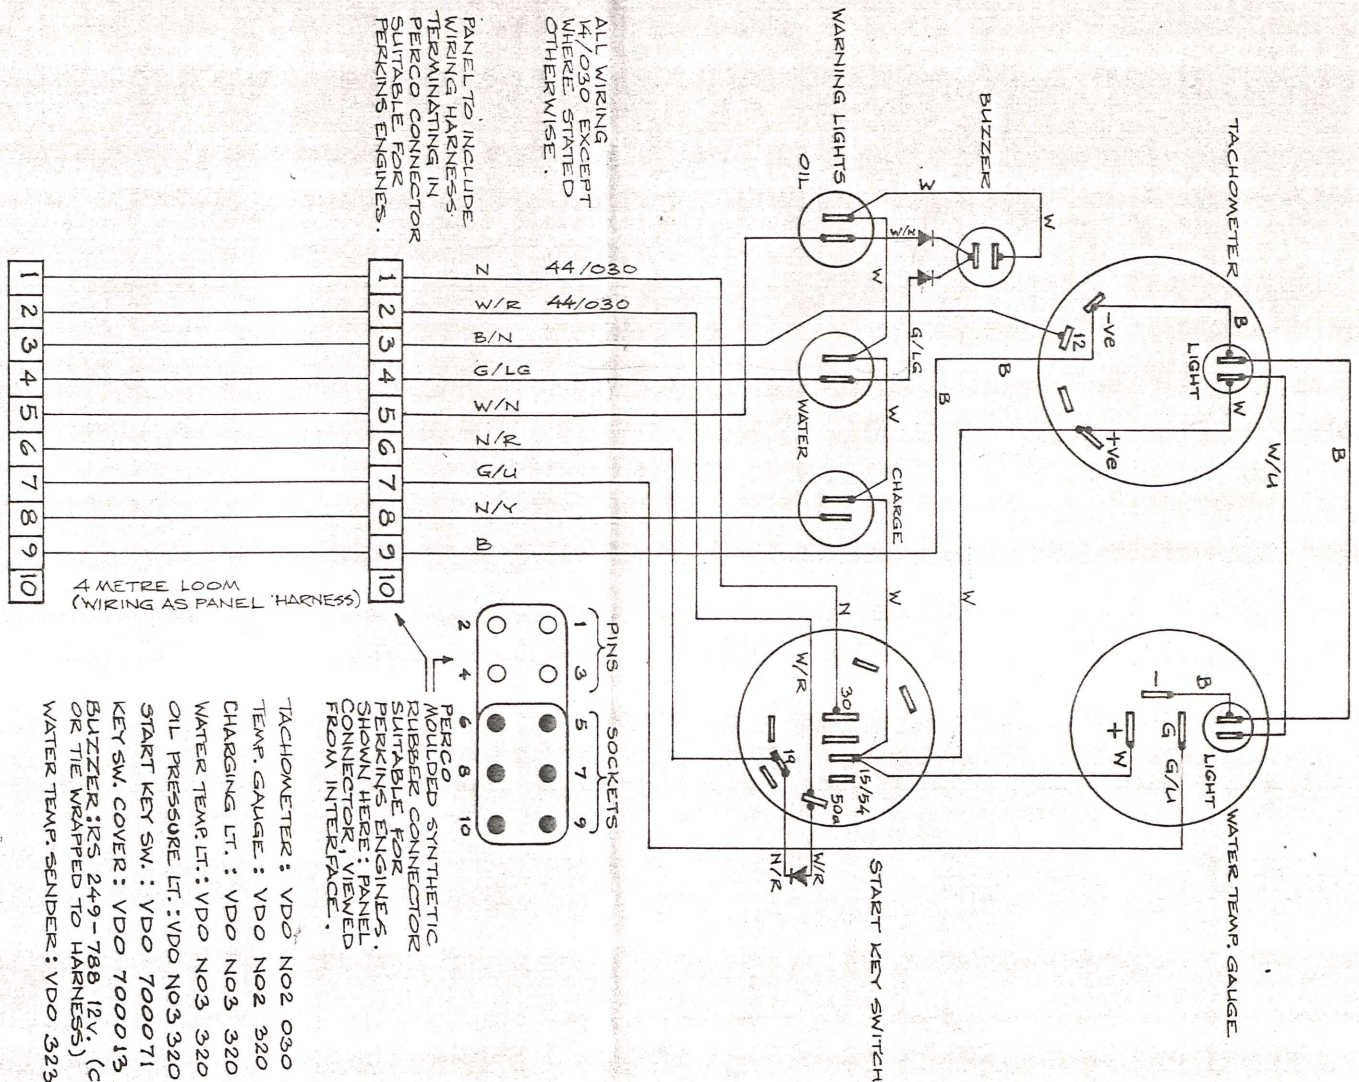

CAO Long

M336
using Dig.

0304 207458

ISSUE A	MODIFICATION	CHANGE NO	DATE
MARINE PROJECTS (PTY) LTD NEWPORT STREET, PERTH, WESTERN AUSTRALIA ENGINE CONTROL PANEL: PERKINS (SAILBOATS)			
DRAWN J.F.	SCALE 1:1	DRAWING NO J428	DATE