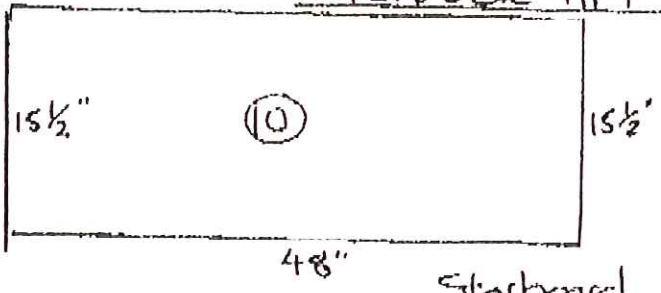

6" Hem Taps on Hem 5" apart

M346

Starboard Sabon

Port Sabon

Starboard Side AFT Cabin

Port side AFT

Starboard AFT

Toilet
Curtains
Nylon