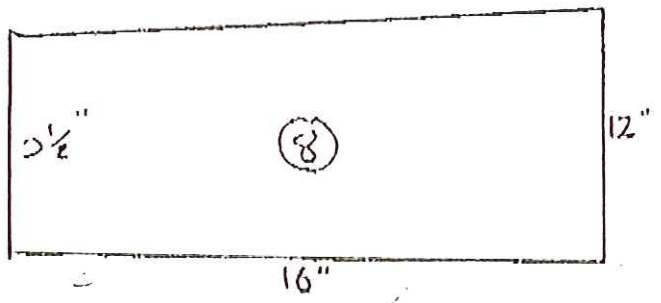

6" Hem Taps on Hem 5" apart

M346

Starboard Sabon

Port Sabon

Starboard Side AFT Cabin

Port side AFT

Starboard AFT

Toilet
Curtains
Nylon