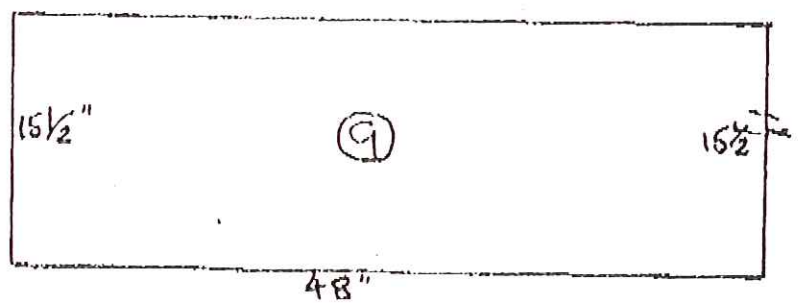

6" Hem Taps on Hem 5" apart

M346

Starboard Sabon

Port Sabon

Starboard Side AFT Cabin

Port side AFT

Starboard AFT

Toilet
Curtains
Nylon