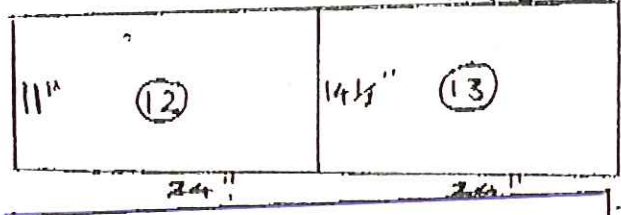

6" Hem Taps on Hem 5" apart

M346

Starboard Sabon

Port Sabon

Starboard Side AFT Cabin

Port side AFT

Starboard AFT

Toilet
Curtains
Nylon