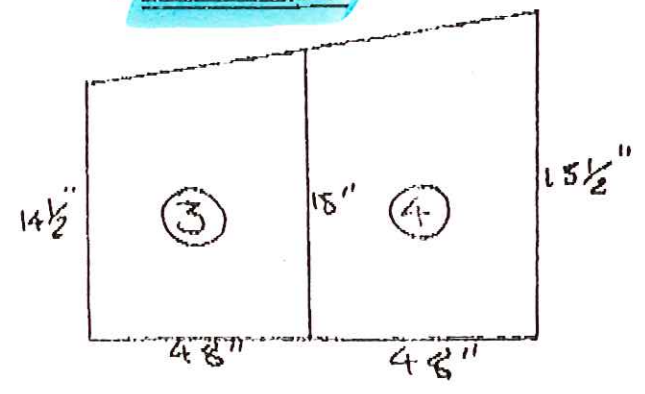

6" Hem Taps on Hem 5" apart

M346

Starboard Sabon

Port Sabon

Starboard Side AFT Cabin

Port side AFT

Starboard AFT

Toilet
Curtains
Nylon