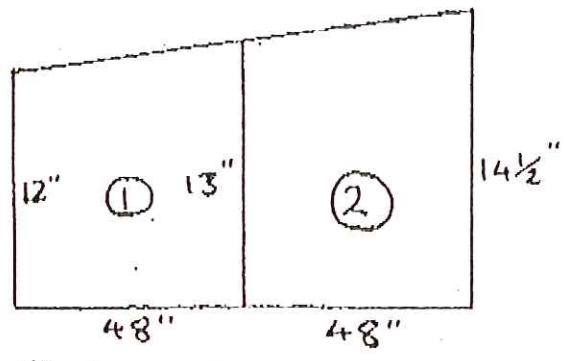

6" Hem Taps on Hem 5" apart

M346

Starboard Sabon

Port Sabon

Starboard Side AFT Cabin

Port side AFT

Starboard AFT

Toilet
Curtains
Nylon