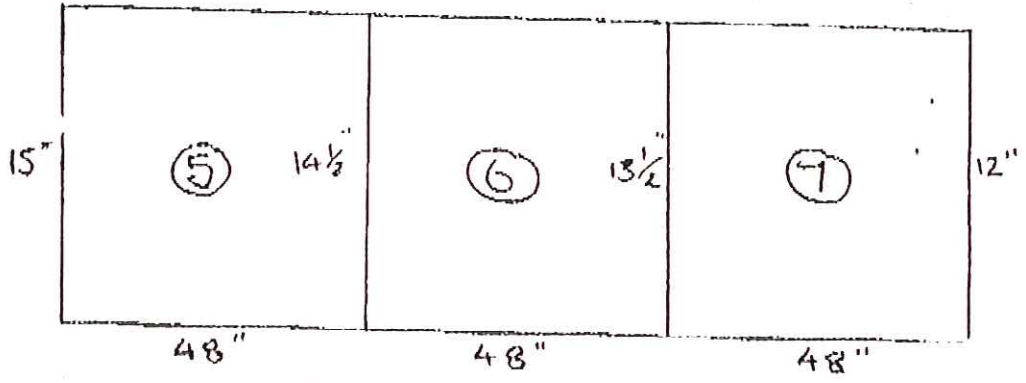

6" Hem Taps on Hem 5" apart

M346

Starboard Sabon

Port Sabon

Starboard Side AFT Cabin

Port side AFT

Starboard AFT

Toilet
Curtains
Nylon