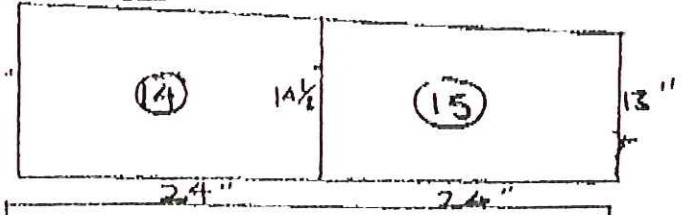

6" Hem Taps on Hem 5" apart

M346

Starboard Sabon

Port Sabon

Starboard Side AFT Cabin

Port side AFT

Starboard AFT

Toilet
Curtains
Nylon