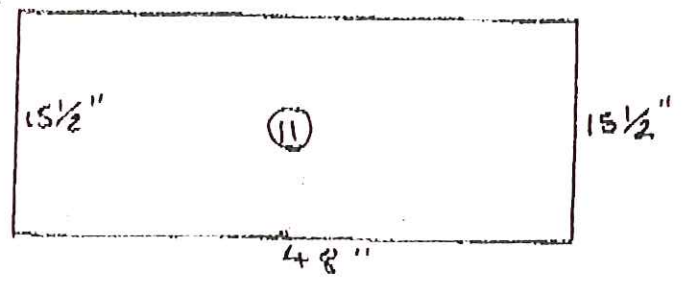

6" Hem Taps on Hem 5" apart

M346

Starboard Sabon

Port Sabon

Starboard Side AFT Cabin

Port side AFT

Starboard AFT

Toilet
Curtains
Nylon