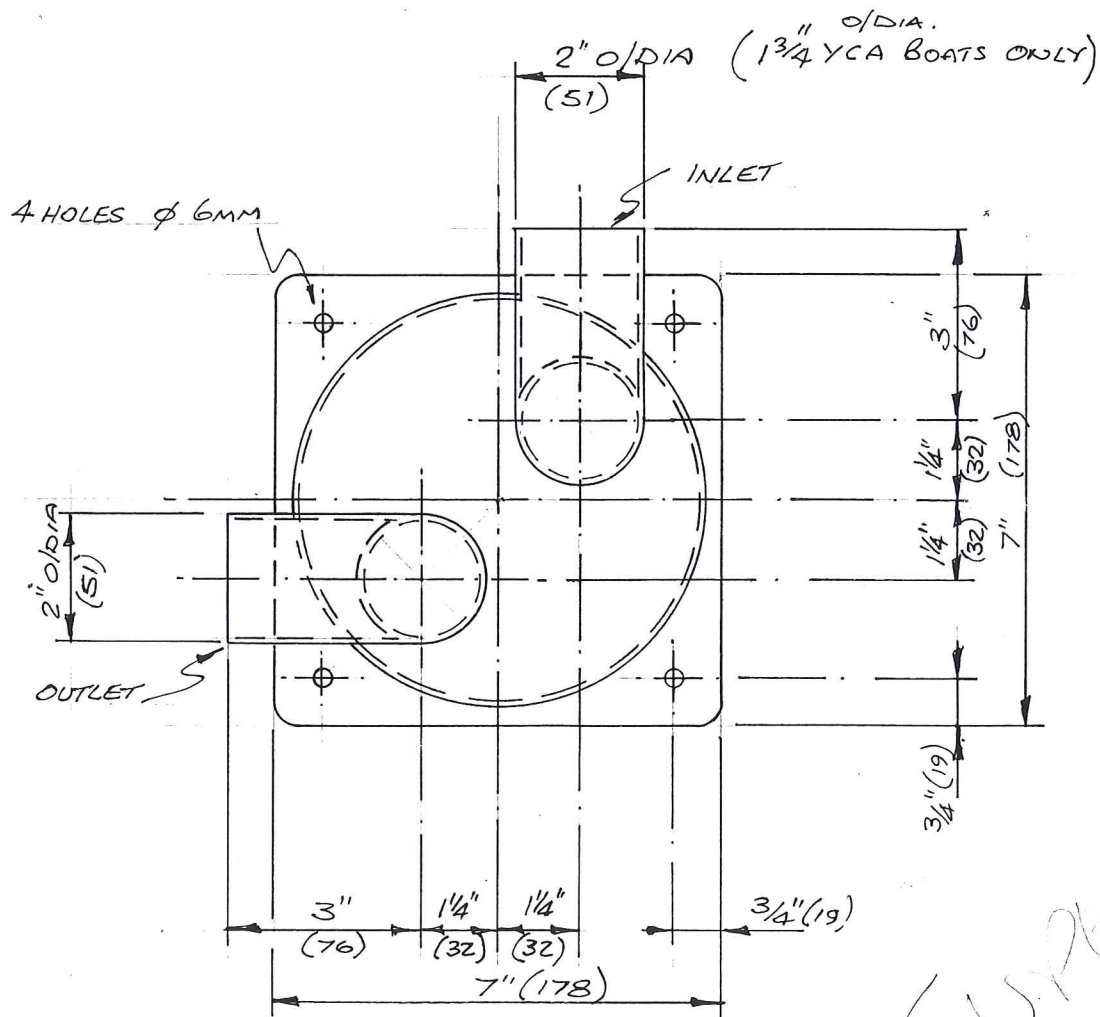

Title MOODY 365 EXHAUST MIXER BOX (ALSO SIGMA 41 & M.333.M34)				MARINE PROJECTS PLYMOUTH LTD. Newport Street, Plymouth. Telephone 27771	
Material 16 SWG STAINLESS STEEL	Drawn by PAN	Date 11/8/81	Scale 4" = 1 FT.	Drwg. No M365-011	

SUPERVISOR

INLET DIA CHANGED - YCA ONLY	ECT	23.10.84
NOW USED FOR M34	ECT	23.10.84
NOW USED FOR M333	ECT	11.3.82
DOWNPIPE WAS ON INLET	PAN	18-2-82
MODIFICATION	SIG	DATE.