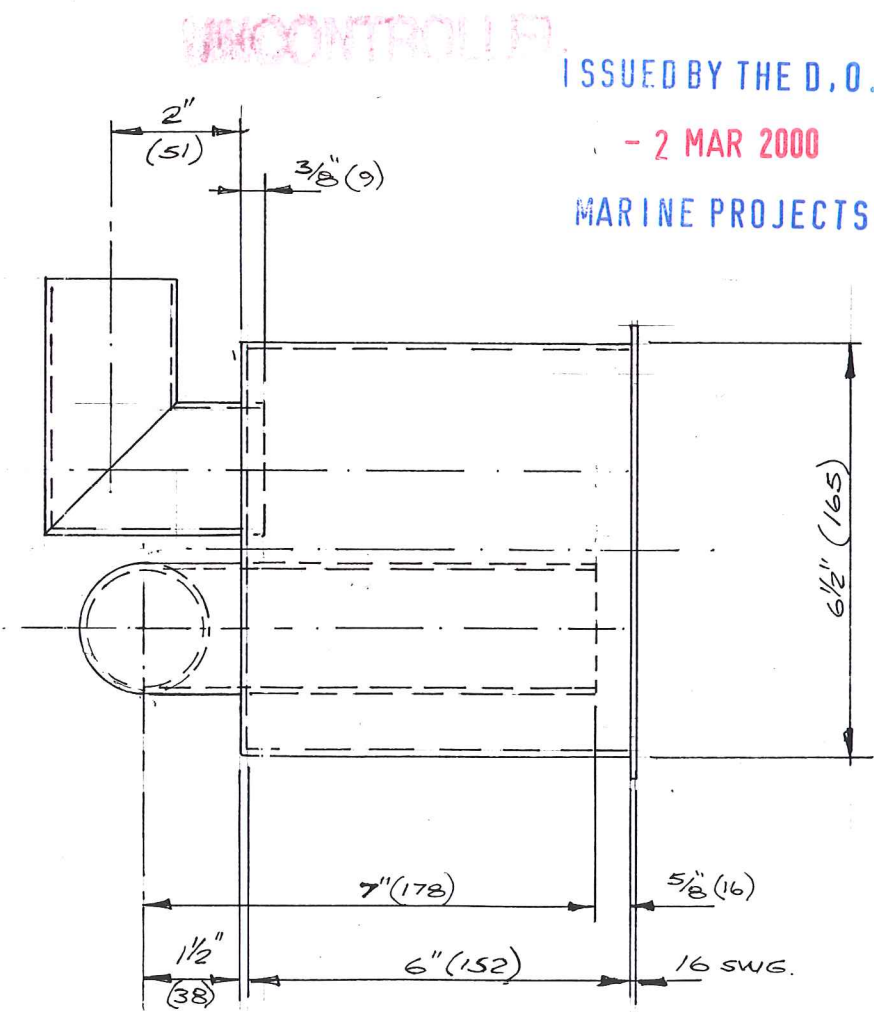

Title MOODY 365 EXHAUST MIXER BOX (ALSO SIGMA 41 & M.333.M34)				MARINE PROJECTS PLYMOUTH LTD. Newport Street, Plymouth. Telephone 27771	
Material 16 SWG STAINLESS STEEL	Drawn by PAN	Date 11/8/81	Scale 4" = 1 FT.	Drwg. No M365-011	

SUPERVISOR

INLET DIA CHANGED - YCA ONLY	ECT	23.10.84
NOW USED FOR M34	ECT	23.10.84
NOW USED FOR M333	ECT	11.3.82
DOWNPIPE WAS ON INLET	PAN	18-2-82
MODIFICATION	SIG	DATE.