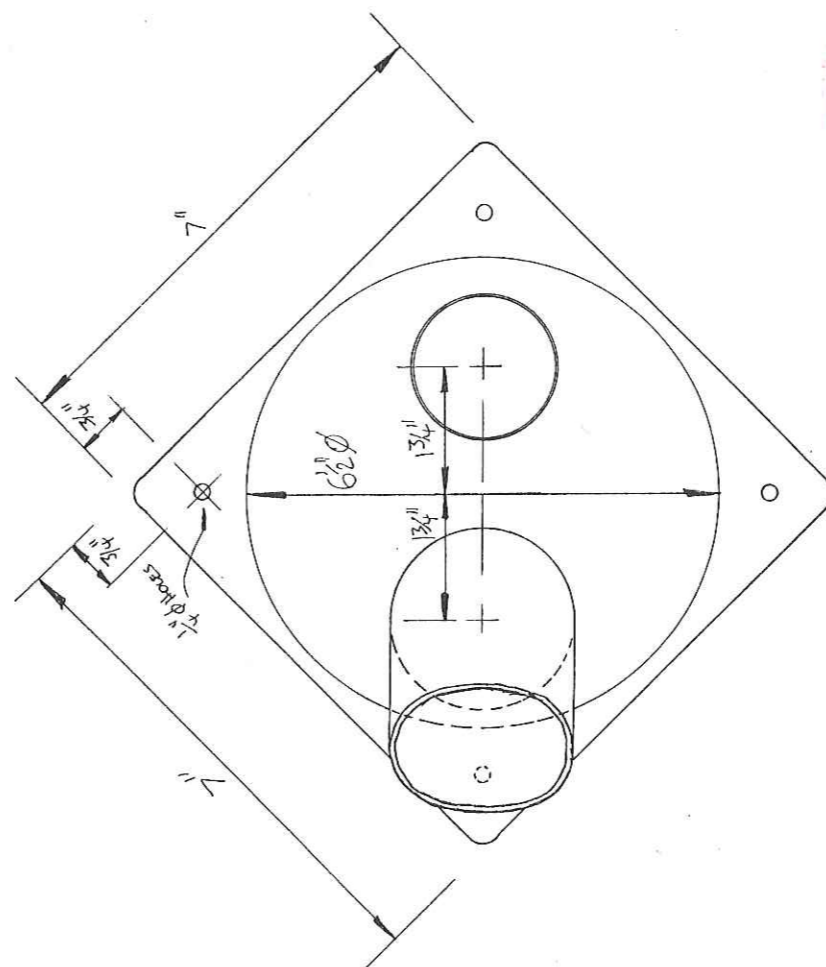

Val: This is the only mixer box on record for M36. I cannot guarantee it will fit. T.90

UNCONTROLLED

Title MOODY 36 MIXER BOX				MARINE PROJECTS PLYMOUTH LTD.	
Material STAINLESS STEEL	Drawn by M.H.	Date APRIL 1980	Scale 3/8" : 1"	Newport Street, Plymouth. Telephone 27771	
				Drwg. NO M36-081	

INLET/OUTLET MARKED - PAN - 22.2.82

20 JUN 1994