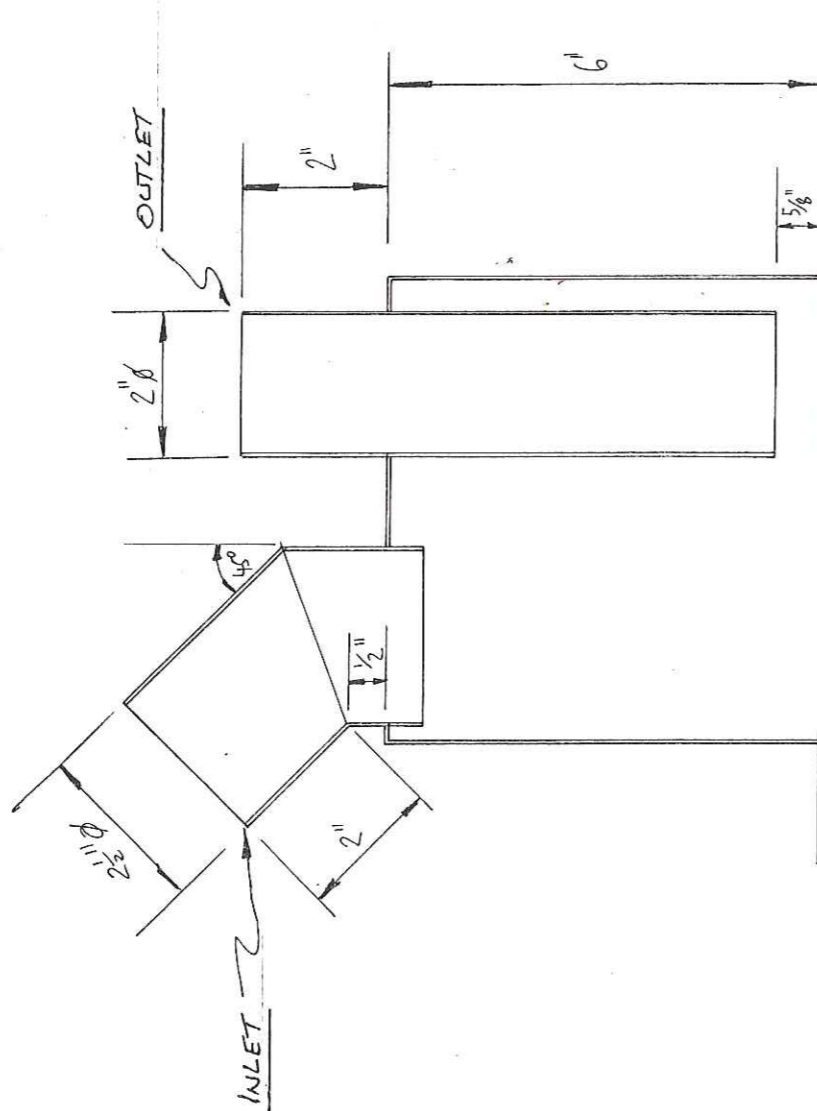

Val: This is the only mixer box on record for M36. I cannot guarantee it will fit. T.90

UNCONTROLLED

Title MOODY 36 MIXER BOX				MARINE PROJECTS PLYMOUTH LTD.	
Material STAINLESS STEEL	Drawn by M.H.	Date APRIL 1980	Scale 3/8" : 1"	Newport Street, Plymouth. Telephone 27771	
				Drwg. NO M36-081	

INLET/OUTLET MARKED - PAN - 22.2.82

20 JUN 1994