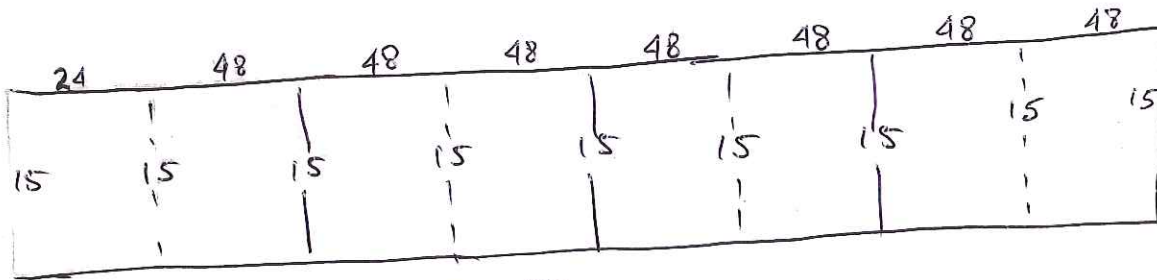

Moody 39 CURTAINS

645101

SALOON PORT

SALOON STARBOARD

PORT CABIN

STBD W.C.

AFT PORT

AFT STBD

AFT AFT

SALOON CURTAINS TAPE TOP & BOTTOM

CABINS 4" HEMS AND TAPES

W.C 1 1/2 HEM

SHOWER IN EACH W.C