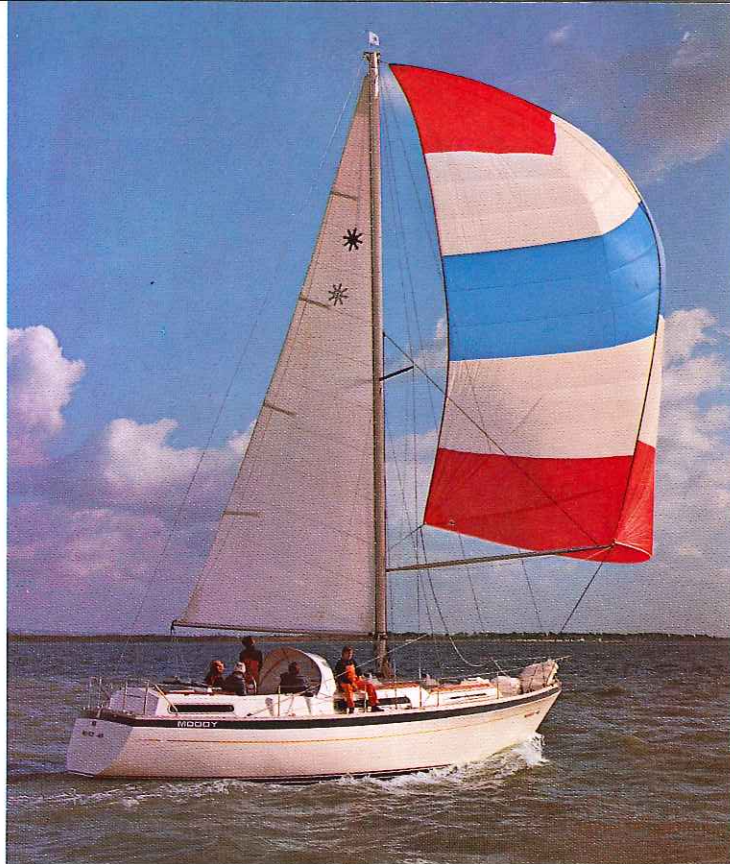

When you buy from Moody, you buy four generations of experience in marine sales and service

Built for Moody New Boat Sales by Marine Projects (Plymouth) to a modern design by Angus Primrose.

Designed and Printed by Polygraphic Limited
Titchfield, Hampshire, England.

Photographs by Brian Manby of Lymington.