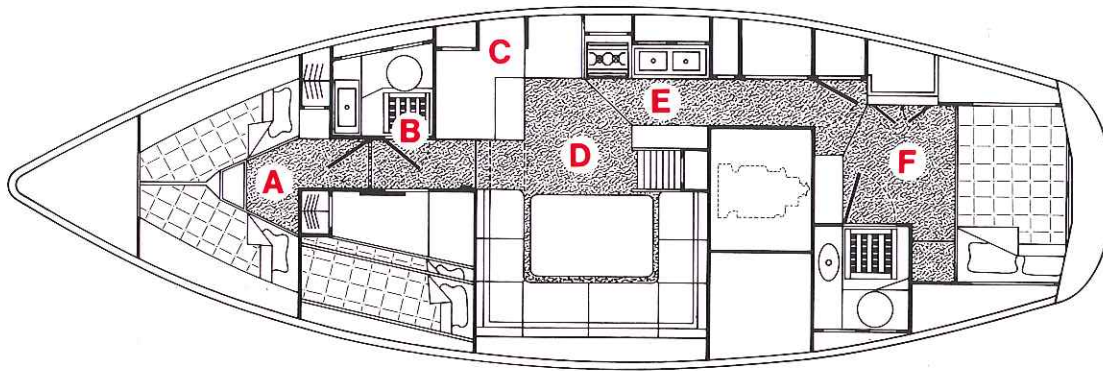

MOODY 40

Moody New Boat Sales Division
A H Moody & Son Limited
 Swanwick Shore Road
 Lower Swanwick
 Southampton SO3 7ZL
 Telephone: Locks Heath 6116
 Telex: 477536

Specification

LOA	39ft 6in	12.03m
LWL	32ft 6in	9.90m
Beam	13ft 4in	4.05m
Draft	5ft 6in	1.67m
Displacement	18,150 lbs	8,232 kg
Sail Areas		
Main	300 sq ft	27.87 sq m
Working Jib	295 sq ft	27.40 sq m
No.2 Genoa	433 sq ft	40.22 sq m
No.1 Genoa	555 sq ft	51.55 sq m