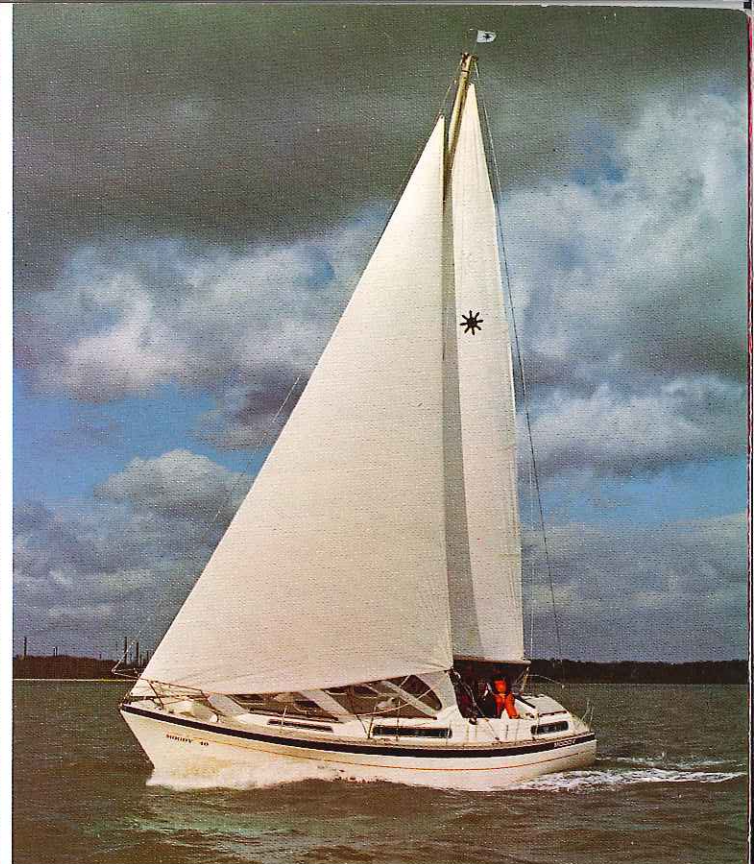

When you buy from Moody, you buy four generations of experience in marine sales and service

Built for Moody New Boat Sales by Marine Projects (Plymouth) to a modern design by Angus Primrose.

Designed and Printed by Polygraphic Limited
Titchfield, Hampshire, England.

Photographs by Brian Manby of Lymington.