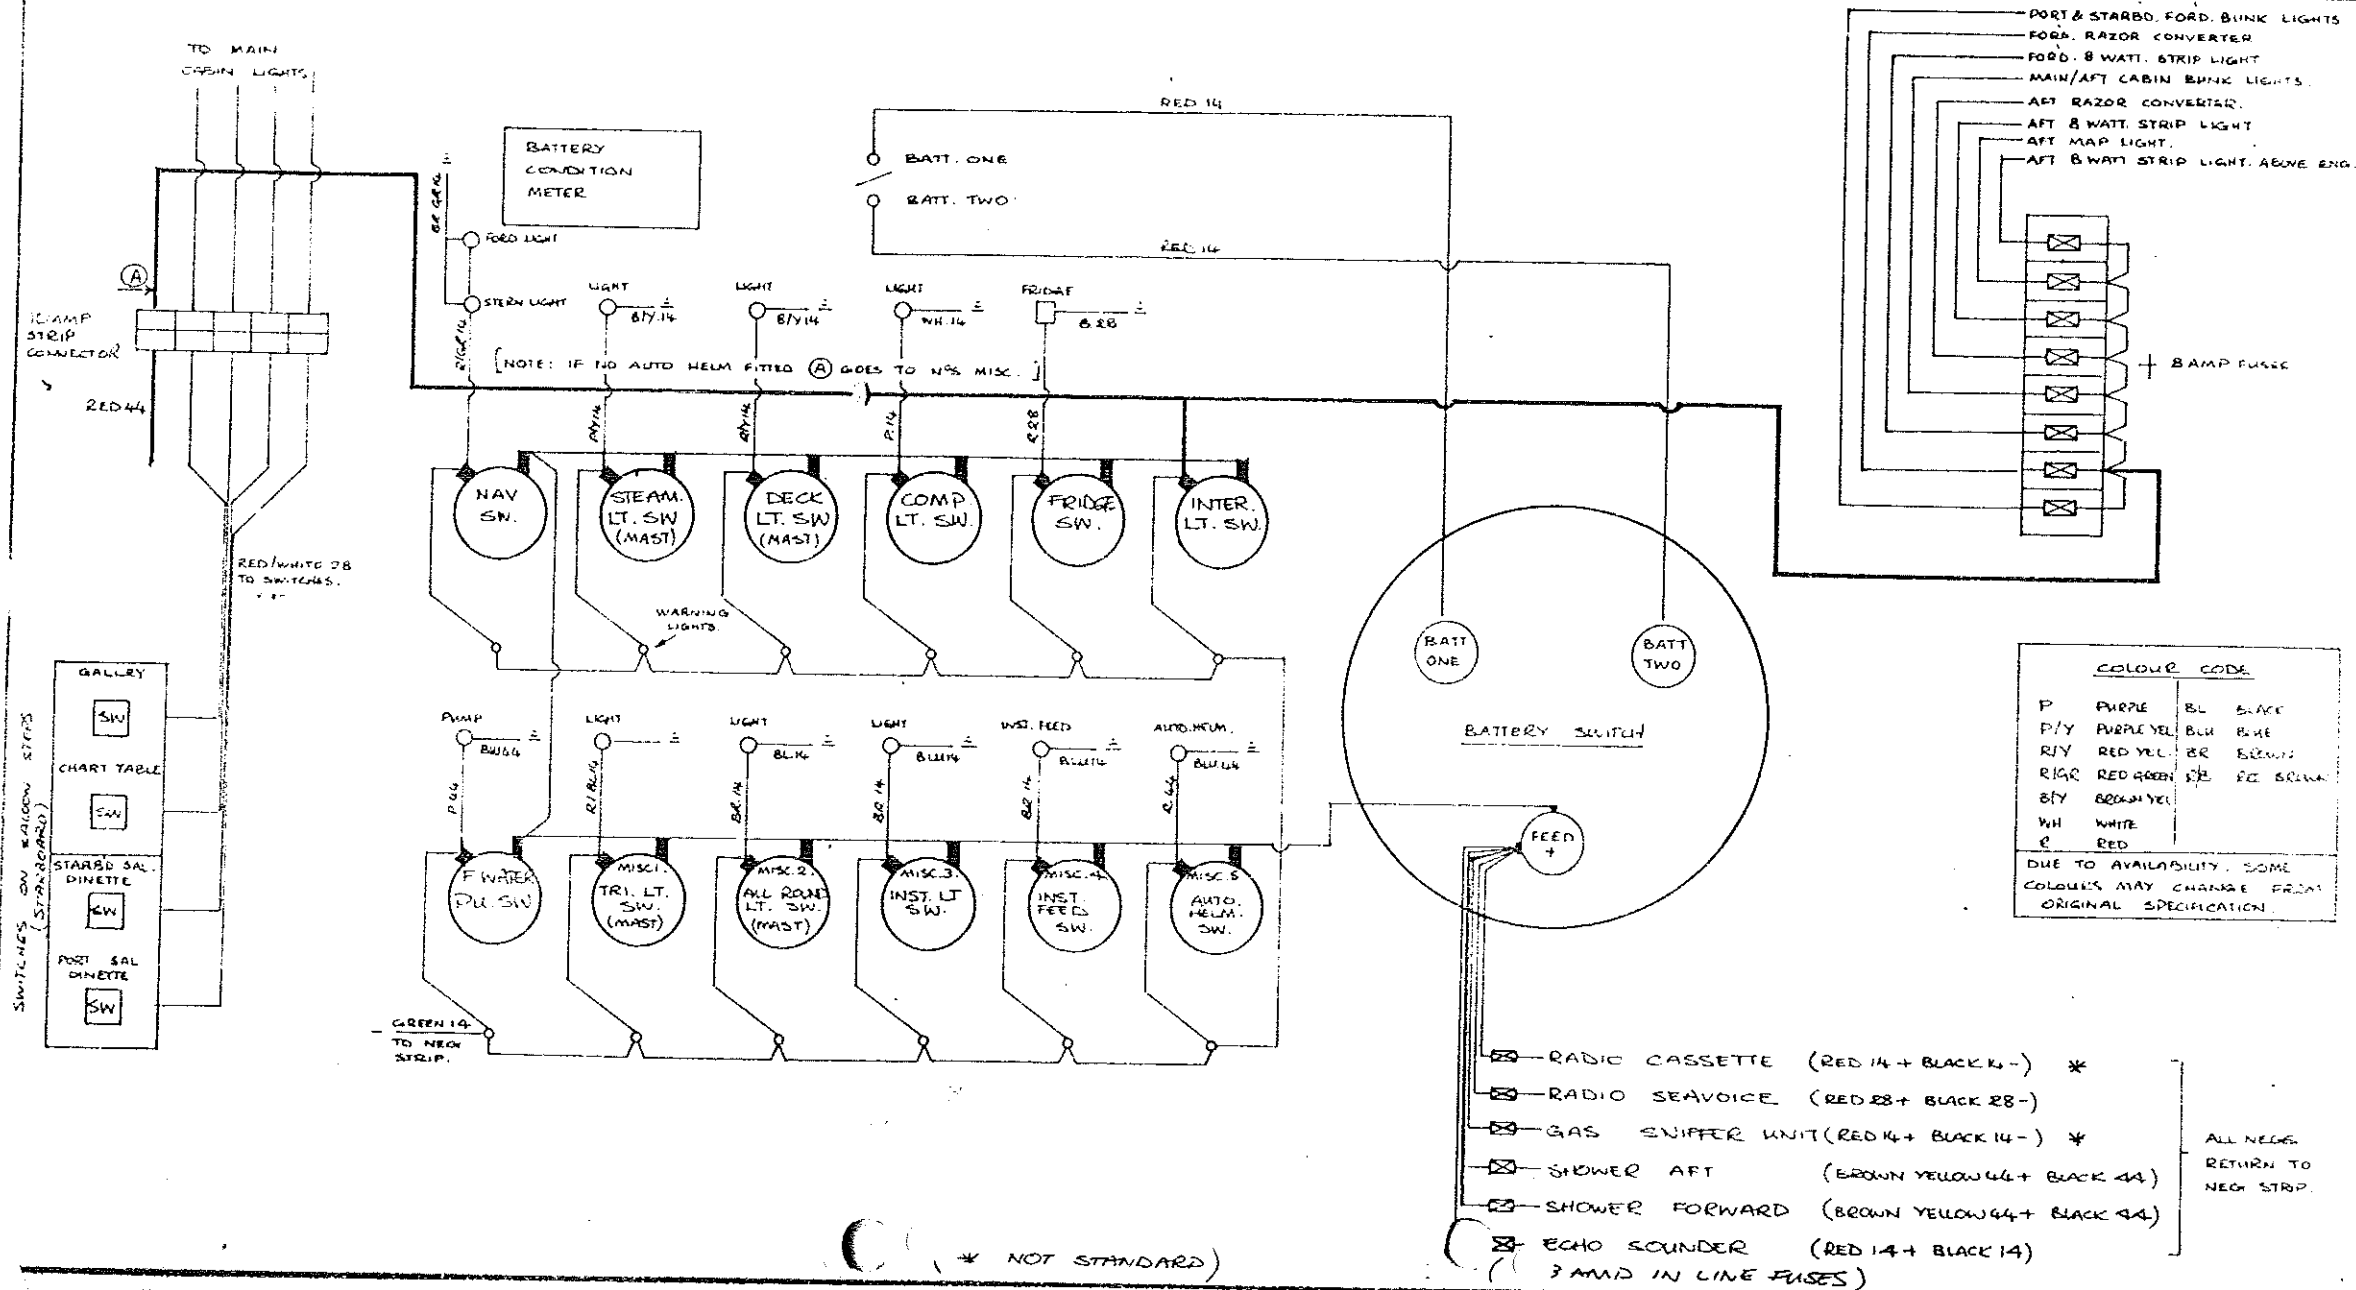

Title MOODY 41 SWITCH PANEL & FUSES

Material

Drawn by BT

Date 24. 6. 82

Scale

Drwg. NO M41.042

MARINE PROJECTS PLYMOUTH LTD.
Newport Street, Plymouth. Telephone 27771

Title MOODY 41 / STARTING / BATTERY CIRCUIT

Material —

Drawn by *EF*

Date 24.6.88

Scale —

Drwg. NO M41.041

MARINE PROJECTS PLYMOUTH LTD.
Newport Street, Plymouth. Telephone 27771